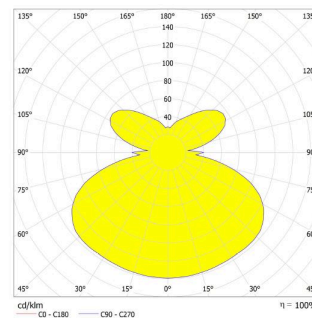

Technical Assets

Dimensions (mm)

Photometrics

Distance [m]	Cone Diameter [m]	EOP ¹⁾ E(CO)	E(CO)	2)
0.5	4.26	76.8 ¹⁾	1028	6
1.0	8.53	76.8 ¹⁾	257	2
1.5	12.79	76.8 ¹⁾	114	1
2.0	17.05	76.8 ¹⁾	64	0
2.5	21.32	76.8 ¹⁾	41	0
3.0	25.58	76.8 ¹⁾	29	0

Distance [m] Cone Diameter [m] Illuminance [lx]
1) C0 - C180 (Half-value Angle: 153.6°)

GLACE 1599LM HIGH OUTPUT 830 DALI

Item No: 2059786

Concord

General data

Product name	GLACE 1599LM HIGH OUTPUT 830 DALI
Technology	LED
Cap/Base	N/A
Housing	Aluminium
Mount	Ceiling surface mounting
Fixture rating	Enclosed
Environment	Indoor
General application	Hospitality
Performance ambient temperature Tq (°C)	25
ETIM Class	EC002892
Warranty	5 years

Optical data

Fixture luminous flux (lm)	1599
Luminaire efficacy (lm/W)	79.95
LOR (%)	100
Correlated colour temperature (k)	3000
Light colour	Warm White
CRI (Ra)	80
Colour Consistency (SDCM)	3
Adjustable chromaticity	N
Glare control	< 18

Lifetime data

Lifespan L70 B50	100000
Lifespan L80 B20	100000
Lifespan L80 B10	100000
Lifespan L90 B10	62000

Physical data

Housing colour	Transparent
IP rating	IP20
IK rating	IK02
Diffuser finish	Opal
Diffuser material	PMMA Acrylic
Reflector finish	Other
Nominal Product Width (mm)	400
Nominal Product Height (mm)	54
Nominal Product Diameter (mm)	400
Weight (kg)	2.0