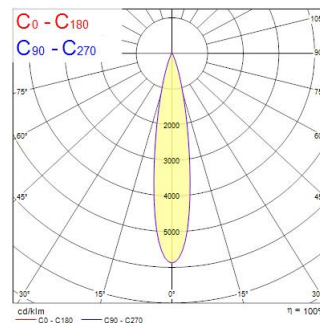

Concord Beacon 3000k Narrow SSC White

Item No: 2062488

Concord

Simple and slick integral design with no driver box and without any visible screws New technology utilization for improved performance Invisible in-track adaptor for an impressive architectural look Extremely precise light beams due to the high-quality lenses ø80mm die-cast aluminium body, Fix beam angle: 19°, Textured white finishing colour Light color temperature: 3000K, warm light System power: 18W, Fixture lumen output: 1850lm, efficacy: 103lm/W, Ra97 typical, LED chromacity: 2 step MacAdam ellipse LED source (SDCM2), IR/UV free light source without heat radiation Operating voltage 220-240V / 50-60Hz, electronic driver, dimmable via SylSmart Standalone SSC Suitable for installation on 3-circuit tracks, please check compatibility list on the instruction sheet. Compatible with OneTrack Electrical protection: Class II. Degree of protection: IP20, suitable for indoor environment only Horizontal rotation: 355°, vertical tilt: 90° Nominal product dimensions: D.80mmx200mm 5 years warranty. Suitable for track mounting

Technical Assets

Dimensions (mm)

Photometrics

Distance [m]	Cone diameter [m]	Beam diameter [m]	Beam diameter [m]	Illuminance [lx]
0.5	0.17 0.17	0.07	0.07	4248 2071 2152
1.0	0.34 0.33	0.14	0.14	1060 518 525
1.5	0.51 0.50	0.21	0.21	457 230 236
2.0	0.68 0.67	0.28	0.28	270 131 132
2.5	0.85 0.84	0.35	0.35	173 85 86
3.0	1.01 1.00	0.42	0.42	127 63 64

Distance [m] Cone diameter [m] Beam diameter [m] Illuminance [lx]
 — C0 - C180 (Half beam angle: 19.0°)
 — C90 - C270 (Half beam angle: 19.2°)

Concord Beacon 3000k Narrow SSC White

Item No: 2062488

Concord

Optical data

Fixture luminous flux (lm)	1850
Luminaire efficacy (lm/W)	103
LOR (%)	100
Correlated colour temperature (k)	3000
Light colour	Warm White
CRI (Ra)	97
Colour Variation Initial (SDCM)	SDCM2
Luminous Intensity (cd)	1850
Beam Angle (°)	19
Distribution type	Symmetric
Photobiological Risk Group	RG1