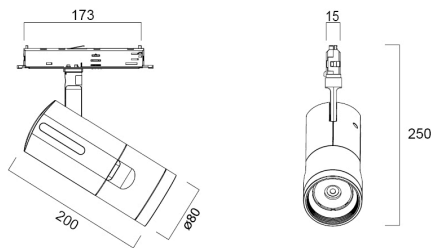

Concord Beacon 3000k Narrow SSC White

Item No: 2062488

Concord

Simple and slick integral design with no driver box and without any visible screws New technology utilization for improved performance Invisible in-track adaptor for an impressive architectural look Extremely precise light beams due to the high-quality lenses ø80mm die-cast aluminium body, Fix beam angle: 19°, Textured white finishing colour Light color temperature: 3000K, warm light System power: 18W, Fixture lumen output: 1850lm, efficacy: 103lm/W, Ra97 typical, LED chromacity: 2 step MacAdam ellipse LED source (SDCM2), IR/UV free light source without heat radiation Operating voltage 220-240V / 50-60Hz, electronic driver, dimmable via SylSmart Standalone SSC Suitable for installation on 3-circuit tracks, please check compatibility list on the instruction sheet. Compatible with OneTrack Electrical protection: Class II. Degree of protection: IP20, suitable for indoor environment only Horizontal rotation: 355°, vertical tilt: 90° Nominal product dimensions: D.80mmx200mm 5 years warranty. Suitable for track mounting

Technical Assets

Dimensions (mm)

Photometrics

Distance [m]	Cone diameter [m]	Beam diameter [m]	Beam diameter [m]	Illuminance [lx]
0.5	0.17 0.17	0.07	0.07	4248 2071 2152
1.0	0.34 0.33	0.14	0.14	1060 518 525
1.5	0.51 0.50	0.21	0.21	457 230 236
2.0	0.68 0.67	0.28	0.28	270 131 132
2.5	0.85 0.84	0.35	0.35	173 85 86
3.0	1.01 1.00	0.42	0.42	127 63 64

Distance [m] Cone diameter [m] Beam diameter [m] Illuminance [lx]
 — C0 - C180 (Half beam angle: 19.0°)
 — C90 - C270 (Half beam angle: 19.2°)

Concord Beacon 3000k Narrow SSC White

Item No: 2062488

Concord

Packaging

Product EAN number	5025768624881
Packaging single length / height (cm)	30.5
Packaging single width (cm)	13.5
Packaging single depth (cm)	20.5
DUN14 (inner)	05025768624881
Units per outer package	1
Packaging outer length / height (cm)	30.5
Packaging outer width (cm)	13.5
Packaging outer depth (cm)	20.5