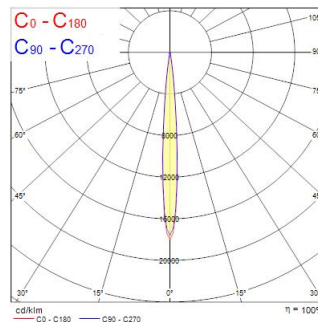

Concord Beacon Muse 2700k O/B Dim White

Item No: 2062559

Concord

Simple and slick integral design with no driver box and without any visible screws New technology utilization for improved performance Invisible in-track Adaptor for an impressive architectural look Extremely precise light beams due to the high-quality lens $\varnothing 80\text{mm}$ die-cast aluminium body, Adjustable beam angle: between $8^\circ - 55^\circ$, Textured white finishing colour Light color temperature: 2700K, candle light System power: 18W, Fixture lumen output: 940lm, efficacy: 52lm/W, Ra97 typical, LED chromacity: 2 step MacAdam ellipse LED source (SDCM2), IR/UV free light source without heat radiation Operating voltage 220-240V / 50-60Hz, dimmable via on-board potentiometer, suitable for installation on 3-circuit tracks, please check compatibility list on the instruction sheet. Compatible with OneTrack Electrical protection: Class II. Degree of protection: IP20, suitable for indoor environment only Horizontal rotation: 355° , vertical tilt: 90° Nominal product dimensions: D.80mmx215mm 5 years warranty. Suitable for track mounting

Technical Assets

Dimensions (mm)

Photometrics

Distance [m]	Cone diameter [m]	Beam diameter [m]	Beam angle [°]	Beam diameter [m]	Beam angle [°]	Illuminance [lx]
0.5	0.38	0.06	8.0°	0.38	4.0°	3552
			8.0°	0.38	4.0°	1726
1.0	0.75	0.12	8.0°	0.75	4.0°	895
			8.0°	0.75	4.0°	448
1.5	1.13	0.18	8.0°	1.13	4.0°	597
			8.0°	1.13	4.0°	298
2.0	1.50	0.24	8.0°	1.50	4.0°	448
			8.0°	1.50	4.0°	224
2.5	1.88	0.30	8.0°	1.88	4.0°	355
			8.0°	1.88	4.0°	178
3.0	2.25	0.36	8.0°	2.25	4.0°	298
			8.0°	2.25	4.0°	149

Optical data

Fixture luminous flux (lm)	940
Luminaire efficacy (lm/W)	52
LOR (%)	100
Correlated colour temperature (k)	2700
Light colour	Candlelight
CRI (Ra)	97
Colour Variation Initial (SDCM)	SDCM2
Luminous Intensity (cd)	940
Distribution type	Symmetric
Photobiological Risk Group	RG1