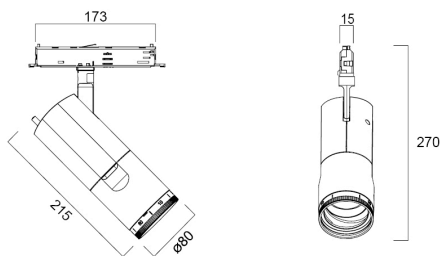

Concord Beacon Muse 2700k O/B Dim White

Item No: 2062559

Concord

Simple and slick integral design with no driver box and without any visible screws New technology utilization for improved performance Invisible in-track Adaptor for an impressive architectural look Extremely precise light beams due to the high-quality lens $\varnothing 80\text{mm}$ die-cast aluminium body, Adjustable beam angle: between $8^\circ - 55^\circ$, Textured white finishing colour Light color temperature: 2700K, candle light System power: 18W, Fixture lumen output: 940lm, efficacy: 52lm/W, Ra97 typical, LED chromacity: 2 step MacAdam ellipse LED source (SDCM2), IR/UV free light source without heat radiation Operating voltage 220-240V / 50-60Hz, dimmable via on-board potentiometer, suitable for installation on 3-circuit tracks, please check compatibility list on the instruction sheet. Compatible with OneTrack Electrical protection: Class II. Degree of protection: IP20, suitable for indoor environment only Horizontal rotation: 355° , vertical tilt: 90° Nominal product dimensions: D.80mmx215mm 5 years warranty. Suitable for track mounting

Technical Assets

Dimensions (mm)

Photometrics

Distance [m]	Cone diameter [m]	Beam diameter [m]	Beam angle [°]	Beam diameter [m]	Beam angle [°]	Illuminance [lx]
0.5	0.38	0.06	8.0°	0.38	4.0°	3552
			8.0°	0.38	4.0°	1726
1.0	0.75	0.12	8.0°	0.75	4.0°	895
			8.0°	0.75	4.0°	448
1.5	1.13	0.18	8.0°	1.13	4.0°	597
			8.0°	1.13	4.0°	298
2.0	1.50	0.24	8.0°	1.50	4.0°	448
			8.0°	1.50	4.0°	224
2.5	1.88	0.30	8.0°	1.88	4.0°	355
			8.0°	1.88	4.0°	178
3.0	2.25	0.36	8.0°	2.25	4.0°	298
			8.0°	2.25	4.0°	149

Packaging

Product EAN number	5025768625598
Packaging single length / height (cm)	30.5
Packaging single width (cm)	13.5
Packaging single depth (cm)	20.5
DUN14 (inner)	05025768625598
Units per outer package	1
Packaging outer length / height (cm)	30.5
Packaging outer width (cm)	13.5
Packaging outer depth (cm)	20.5