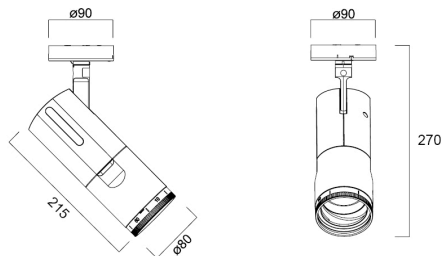

Concord Beacon Muse 3000k SM SSC White

Item No: 2062578

Concord

Simple and slick integral design with no driver box and without any visible screws New technology utilization for improved performance Invisible in-track adaptor for an impressive architectural look Extremely precise light beams due to the high-quality lens ø80mm die-cast aluminium body, Adjustable beam angle: between 8° - 55°, Textured white finishing colour Light color temperature: 3000K, warm light System power: 18W, Fixture lumen output: 980lm, efficacy: 55lm/W, Ra97 typical, LED chromacity: 2 step MacAdam ellipse LED source (SDCM2), IR/UV free light source without heat radiation Operating voltage 220-240V / 50-60Hz, SylSmart SSC Surface mounting with surface mounting base. Electrical protection: Class II. Degree of protection: IP20, suitable for indoor environment only Horizontal rotation: 355°, vertical tilt: 90° Nominal product dimensions: D.80mmx215mm 5 years warranty. Suitable for ceiling surface mounting, and wall surface mounting

Technical Assets

Dimensions (mm)

Photometrics

Distance [m]	Cone diameter [m]	Beam diameter [m]	Beam diameter [m]	Illuminance [lx]
0.5	0.08 0.08	0.07 0.07	0.07 0.07	20396 17202 16562
1.0	0.15 0.16	0.14 0.14	0.14 0.14	8296 4307 4206
1.5	0.22 0.24	0.21 0.21	0.21 0.21	3733 1964 1889
2.0	0.31 0.31	0.30 0.30	0.30 0.30	2100 1077 1051
2.5	0.38 0.39	0.37 0.37	0.37 0.37	1344 688 673
3.0	0.46 0.47	0.45 0.45	0.45 0.45	902 479 467

Distance [m] Cone diameter [m] Beam diameter [m] Illuminance [lx]
 — C0 - C180 (Half beam angle: 8.0°)
 — C90 - C270 (Half beam angle: 8.0°)

Concord Beacon Muse 3000k SM SSC White

Item No: 2062578

Concord

Packaging

Product EAN number	5025768625789
Packaging single length / height (cm)	30.5
Packaging single width (cm)	13.5
Packaging single depth (cm)	20.5
DUN14 (inner)	05025768625789
Units per outer package	1
Packaging outer length / height (cm)	30.5
Packaging outer width (cm)	13.5
Packaging outer depth (cm)	20.5