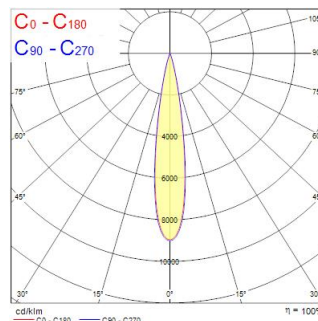

Technical Assets

Dimensions (mm)

Photometrics

Distance [m]	Cone diameter [m]	Beam diameter [m]	Illuminance [lx]
0.5	0.15	0.15	19491
		Beam diameter [m]	8000
		Beam diameter [m]	8000
1.0	0.31	0.30	4133
		Beam diameter [m]	2000
		Beam diameter [m]	2000
1.5	0.46	0.45	1832
		Beam diameter [m]	800
		Beam diameter [m]	800
2.0	0.62	0.60	1031
		Beam diameter [m]	450
		Beam diameter [m]	450
2.5	0.77	0.76	660
		Beam diameter [m]	320
		Beam diameter [m]	320
3.0	0.93	0.91	438
		Beam diameter [m]	230
		Beam diameter [m]	230

Distance [m] Cone diameter [m] Illuminance [lx]

— C0 - C180 (Half beam angle: 17.0°)
— C90 - C270 (Half beam angle: 17.0°)

Concord Beacon Muse Tune Dali White

Item No: 2062907

Concord

General data

Product name	Concord Beacon Muse Tune Dali White
Technology	LED
Cap/Base	N/A
Housing	Aluminium
Mount	Track mounting
Built in presence detector	NONE
Fixture rating	Enclosed
General application	Hospitality, Museums & Galleries, Retail
Operating temperature range (°C)	-10°C...+35°C
Virtual assistant compatibility	N/A
ETIM Class	EC001744
Warranty	5 years

Optical data

Fixture luminous flux (lm)	235-760
Luminaire efficacy (lm/W)	36
LOR (%)	100
Light colour	Tuneable White
CRI (Ra)	98
Colour Variation Initial (SDCM)	SDCM2
Luminous Intensity (cd)	760
Distribution type	Symmetric
Photobiological Risk Group	RG1