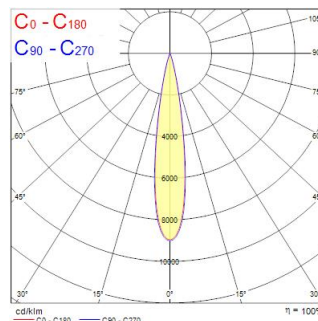

Technical Assets

Dimensions (mm)

Photometrics

Distance [m]	Cone diameter [m]	Beam diameter [m]	Illuminance [lx]
0.5	0.15	0.15	19491
		0.15	8000
		0.15	8000
1.0	0.31	0.30	4133
		0.30	2000
		0.30	2000
1.5	0.46	0.45	1832
		0.45	900
		0.45	900
2.0	0.62	0.60	1031
		0.60	450
		0.60	450
2.5	0.77	0.76	660
		0.76	250
		0.76	250
3.0	0.93	0.91	408
		0.91	150
		0.91	150

Distance [m] Cone diameter [m] Beam diameter [m] Illuminance [lx]
 — C0 - C180 (Half beam angle: 17.0°)
 — C90 - C270 (Half beam angle: 17.0°)

Concord Beacon Muse Tune Dali Black

Item No: 2062908

Concord

Optical data

Fixture luminous flux (lm)	235-760
Luminaire efficacy (lm/W)	36
LOR (%)	100
Light colour	Tuneable White
CRI (Ra)	98
Colour Variation Initial (SDCM)	SDCM2
Luminous Intensity (cd)	760
Distribution type	Symmetric
Photobiological Risk Group	RG1