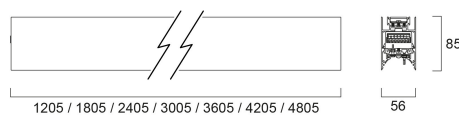

CONTINUUM PLUS 1.2 940 CO UGR DI DALI W

Item No: 2064528

Concord

CONTINUUM PLUS 1.2 940 CO UGR DI DALI W is a linear luminaire with trimless body for suspended mounting, various mounting accessories, direct/indirect light distribution (60/40 ratio), compact and minimalist design, ideal for offices, meeting rooms, corridors, education facilities, museums and libraries, white (RAL9016) finishing, extruded aluminium body, 1205x56x85mm dimensions, prismatic diffuser combined with lenses, 4000K (neutral white) colour temperature, total system power: 36W, total fixture output: 5350lm, luminaire efficacy: 149lm/W, colour rendering: Ra >90, LED Chromacity: 3 step MacAdam ellipse, lifespan: 89,000 hours L80B50, operating voltage: 220-240V / 50-60Hz, drive current: 850mA, electronic driver, DALI dimmable, direct/indirect independently addressable, Class I electrical protection, IP20, IK03, suitable for internal environment only. The product is delivered without diffuser, end cap, suspension or power supply kit, the accessories eg rolled diffuser (2064607) to be ordered separately.

Technical Assets

Dimensions (mm)

Photometrics

Distance [m]	Cone diameter [m]	Beam diameter [m]	Beam diameter [ft]	Beam diameter [in]	Illuminance [lx]
0.5	0.73	0.71	23.1"	28.3"	995
			E171	E169	2550
1.0	1.46	1.42	46.1"	56.7"	248
			E171	E169	632
1.5	2.19	2.12	68.1"	85.0"	167
			E171	E169	426
2.0	2.92	2.83	90.1"	111.8"	125
			E171	E169	319
2.5	3.65	3.54	112.1"	140.6"	99
			E171	E169	253
3.0	4.38	4.25	134.1"	167.5"	82
			E171	E169	209

Packaging

Product EAN number	5025768645282
Packaging single length / height (cm)	131.0
Packaging single width (cm)	11.7
Packaging single depth (cm)	14.7
DUN14 (inner)	05025768645282
Units per outer package	1
Packaging outer length / height (cm)	131.0
Packaging outer width (cm)	11.7
Packaging outer depth (cm)	14.7