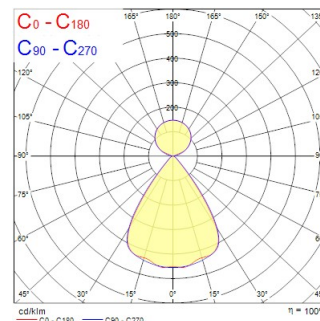

Technical Assets

Dimensions (mm)

Photometrics

Distance [m]	Cone diameter [m]	Beam diameter [m]	Beam diameter [ft]	Beam diameter [in]	Illuminance [lx]
0.5	0.73	0.71	23.1"	28.3"	995
			E171	E169	2550
1.0	1.46	1.42	46.1"	56.7"	248
			E171	E169	632
1.5	2.19	2.12	68.1"	85.0"	167
			E171	E169	426
2.0	2.92	2.83	90.1"	111.8"	125
			E171	E169	319
2.5	3.65	3.54	112.1"	140.6"	99
			E171	E169	253
3.0	4.38	4.25	134.1"	167.5"	82
			E171	E169	209

Distance [m] Cone diameter [m] Beam diameter [m] Beam diameter [ft] Beam diameter [in] Illuminance [lx]

— C0 - C180 (Half beam angle: 72.6°) — C90 - C270 (Half beam angle: 72.2°)

CONTINUUM PLUS 1.2 940 CO UGR DI DALI W