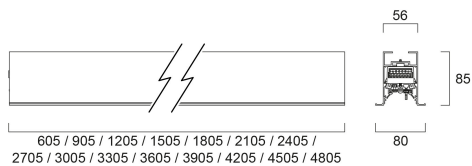

# CONTINUUM PLUS TR 2.4 940 CO OPAL D DALI B

Item No: 2064563

Concord

CONTINUUM PLUS TR 2.4 940 CO OPAL D DALI B is a linear luminaire with trim body for plasterboard ceilings, suitable for recessed installation either horizontally or vertically, recessed mounting accessory, direct light distribution, compact and minimalist design, ideal for offices, meeting rooms, corridors, education facilities, museums and libraries, black (RAL9005) finishing, extruded aluminium body, 2405x80x85mm dimensions, opal diffuser, 4000K (neutral white) colour temperature, total system power: 42W, total fixture output: 5800lm, luminaire efficacy: 138lm/W, colour rendering: Ra >90, LED Chromacity: 3 step MacAdam ellipse, lifespan: 89,000 hours L80B50, operating voltage: 220-240V / 50-60Hz, drive current: 1000mA, electronic driver, DALI dimmable, Class I electrical protection, IP20, IK03, suitable for internal environment only. The product is delivered without diffuser, end cap, suspension or power supply kit, the accessories eg rolled diffuser (2064605) to be ordered separately.

### Dimensions (mm)

## Physical data

Housing colour	RAL 9005 - Jet black
IP rating	IP20
IK rating	IK03
Diffuser finish	Opal
Diffuser material	PC Polycarbonate
Reflector finish	Not Applicable
Nominal Product Length (mm)	2405
Nominal Product Width (mm)	80
Nominal Product Height (mm)	85
Weight (kg)	6.4

## Packaging

Product EAN number	5025768645633
Packaging single length / height (cm)	251.0
Packaging single width (cm)	11.7
Packaging single depth (cm)	14.7
DUN14 (inner)	05025768645633
Units per outer package	1
Packaging outer length / height (cm)	251.0
Packaging outer width (cm)	11.7
Packaging outer depth (cm)	14.7