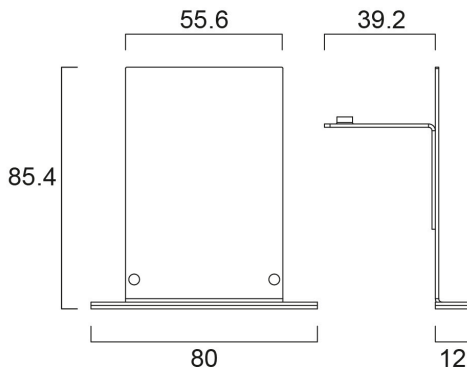

# CONTINUUM PLUS TRIM END CAP W

Item No: 2064594

Concord

CONTINUUM PLUS TRIM END CAP W Trim end cap for Continuum Plus continuous recessed versions, white (RAL9016) finishing, 1pce per pack.

### Dimensions (mm)

## Packaging

Product EAN number	5025768645947
Packaging single length / height (cm)	250.0
Packaging single width (cm)	250.0
Packaging single depth (cm)	100.0
DUN14 (inner)	05025768645947
Units per outer package	1
Packaging outer length / height (cm)	250.0
Packaging outer width (cm)	250.0
Packaging outer depth (cm)	100.0