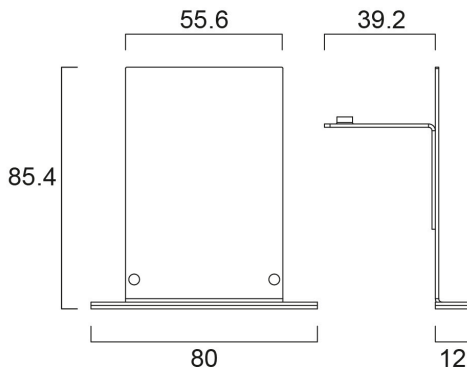

# CONTINUUM PLUS TRIM END CAP B

Item No: 2064595

Concord

CONTINUUM PLUS TRIM END CAP B Trim end cap for Continuum Plus continuous recessed versions, black (RAL9005) finishing, 1pce per pack.

### Dimensions (mm)

## Packaging

Product EAN number	5025768645954
Packaging single length / height (cm)	250.0
Packaging single width (cm)	250.0
Packaging single depth (cm)	100.0
DUN14 (inner)	05025768645954
Units per outer package	1
Packaging outer length / height (cm)	250.0
Packaging outer width (cm)	250.0
Packaging outer depth (cm)	100.0