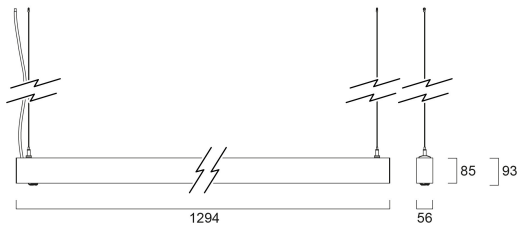

Technical Assets

Dimensions (mm)