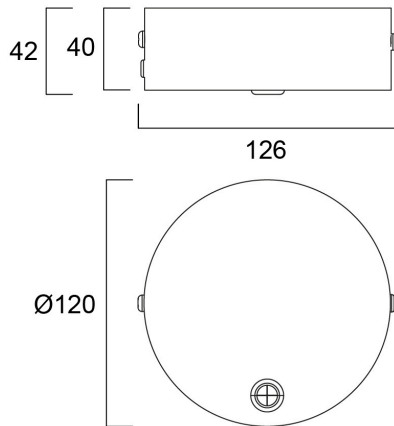

# CONTINUUM PLUS CEILING ROSE W

Item No: 2064663

Concord

Ceiling rose incl 3m 6-core power cable for Continuum Plus luminaires. RAL9003 (white) finishing.

### Dimensions (mm)

### Physical data

Housing colour	RAL 9003 - Signal white
IP rating	OTHER
IK rating	IK03
Diffuser finish	Other
Nominal Product Diameter (mm)	120
Weight (kg)	0.4

### Packaging

Product EAN number	5025768646630
Packaging single length / height (cm)	13.9
Packaging single width (cm)	12.3
Packaging single depth (cm)	11.8
DUN14 (inner)	15025768646637
Units per outer package	20
Packaging outer length / height (cm)	64.3
Packaging outer width (cm)	29.7
Packaging outer depth (cm)	19.4