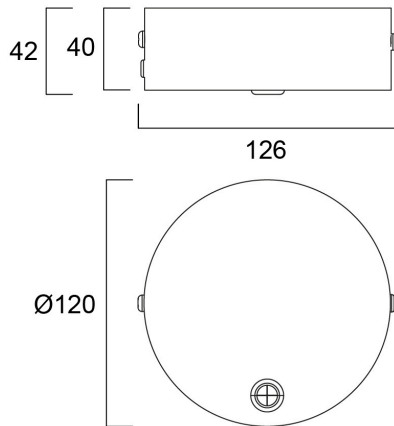

# CONTINUUM PLUS CEILING ROSE B

Item No: 2064664

Concord

Ceiling rose incl 3m 6-core power cable for Continuum Plus luminaires. RAL9011 (black) finishing.

### Dimensions (mm)

## Physical data

Housing colour	RAL 9011 - Graphite black
IP rating	OTHER
IK rating	IK03
Diffuser finish	Other
Nominal Product Diameter (mm)	120
Weight (kg)	0.4

## Packaging

Product EAN number	5025768646647
Packaging single length / height (cm)	13.9
Packaging single width (cm)	12.3
Packaging single depth (cm)	11.8
DUN14 (inner)	15025768646644
Units per outer package	20
Packaging outer length / height (cm)	64.3
Packaging outer width (cm)	29.7
Packaging outer depth (cm)	19.4