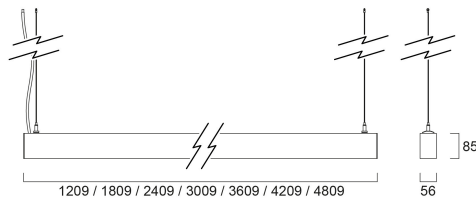

# CONTINUUM PLUS 1.8 940 ST OPAL DI DALI W

Item No: 2064714

Concord

CONTINUUM PLUS 1.8 940 ST OPAL DI DALI W is a linear luminaire for suspended mounting with 3 meter pre-wiring and complete with end caps and suspension cables, direct/indirect light distribution (60/40 ratio), compact and minimalist design, ideal for offices, meeting rooms, corridors, education facilities, museums and libraries, white (RAL9016) finishing, extruded aluminium body, 1809x56x85mm dimensions, opal diffuser, 4000K (neutral white) colour temperature, total system power: 54W, total fixture output: 7650lm, luminaire efficacy: 142lm/W, colour rendering: Ra >90, LED Chromacity: 3 step MacAdam ellipse, lifespan: 89,000 hours L80B50, operating voltage: 220-240V / 50-60Hz, drive current: 1275mA, electronic driver, DALI dimmable, direct/indirect independently addressable, Class I electrical protection, IP20, IK03, suitable for internal environment only.

### Dimensions (mm)

### Physical data

Housing colour	RAL 9016 - Traffic white / Bezel
IP rating	IP20
IK rating	IK03
Diffuser finish	Opal
Diffuser material	PC Polycarbonate
Reflector finish	Not Applicable
Nominal Product Length (mm)	1809
Nominal Product Width (mm)	56
Nominal Product Height (mm)	85
Weight (kg)	4.8