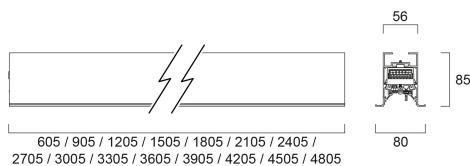

# CONTINUUM PLUS TR 1.8 940 CO UGR D DALI EM W

Item No: 2064735

Concord

CONTINUUM PLUS TR 1.8 940 CO UGR D DALI EM W is a linear luminaire with trim body for plasterboard ceilings, suitable for recessed installation either horizontally or vertically, recessed mounting accessory, direct light distribution, compact and minimalist design, ideal for offices, meeting rooms, corridors, education facilities, museums and libraries, white (RAL9016) finishing, extruded aluminium body, 1805x80x85mm dimensions, prismatic diffuser combined with lenses, 4000K (neutral white) colour temperature, total system power: 35W, total fixture output: 4800lm, luminaire efficacy: 137lm/W, colour rendering: Ra >90, LED Chromacity: 3 step MacAdam ellipse, lifespan: 89,000 hours L80B50, operating voltage: 220-240V / 50-60Hz, drive current: 750mA, electronic driver, DALI dimmable, 3-hours LiFePO4 integrated DALI Self Test emergency, Class I electrical protection, IP20, IK03, suitable for internal environment only. The product is delivered without diffuser, end cap, suspension or power supply kit, the accessories eg rolled diffuser (2064607) to be ordered separately.

### Dimensions (mm)

## Physical data

Housing colour	RAL 9016 - Traffic white / Bezel
IP rating	IP20
IK rating	IK03
Diffuser finish	Transparent
Diffuser material	PC Polycarbonate
Reflector finish	Not Applicable
Nominal Product Length (mm)	1805
Nominal Product Width (mm)	80
Nominal Product Height (mm)	85
Weight (kg)	5.2

## Packaging

Product EAN number	5025768647354
Packaging single length / height (cm)	191.0
Packaging single width (cm)	11.7
Packaging single depth (cm)	14.7
DUN14 (inner)	05025768647354
Units per outer package	1
Packaging outer length / height (cm)	191.0
Packaging outer width (cm)	11.7
Packaging outer depth (cm)	14.7