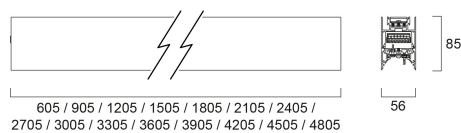

CONTINUUM PLUS 3.0 940 CO OPAL D DALI EM W

Item No: 2064811

Concord

CONTINUUM PLUS 3.0 940 CO OPAL D DALI EM W is a linear luminaire with trimless body for surface, suspended or recessed mounting, various mounting accessories, direct light distribution, compact and minimalist design, ideal for offices, meeting rooms, corridors, education facilities, museums and libraries, white (RAL9016) finishing, extruded aluminium body, 3005x56x85mm dimensions, opal diffuser, 4000K (neutral white) colour temperature, total system power: 56W, total fixture output: 7300lm, luminaire efficacy: 130lm/W, colour rendering: Ra >90, LED Chromacity: 3 step MacAdam ellipse, lifespan: 89,000 hours L80B50, operating voltage: 220-240V / 50-60Hz, drive current: 1250mA, electronic driver, DALI dimmable, 3-hours LiFePO4 integrated DALI Self Test emergency, Class I electrical protection, IP20, IK03, suitable for internal environment only. The product is delivered without diffuser, end cap, suspension or power supply kit, the accessories eg rolled diffuser (2064605) to be ordered separately.

Technical Assets

Dimensions (mm)

Photometrics

Distance [m]	Cone diameter [m]	Beam diameter [m]	Beam diameter [ft]	Illuminance [lx]
0.5	1.23	1.01	3.31'	1157
			3.31'	1410
			3.31'	1281
1.0	2.45	2.02	6.64'	279
			6.64'	350
			6.64'	311
1.5	3.68	3.02	9.94'	120
			9.94'	157
			9.94'	139
2.0	4.90	4.03	13.04'	69
			13.04'	91
			13.04'	79
2.5	6.13	5.04	16.54'	44
			16.54'	58
			16.54'	50
3.0	7.36	6.05	19.69'	30
			19.69'	39
			19.69'	33

Packaging

Product EAN number	5025768648115
Packaging single length / height (cm)	311.0
Packaging single width (cm)	11.7
Packaging single depth (cm)	14.7
DUN14 (inner)	05025768648115
Units per outer package	1
Packaging outer length / height (cm)	311.0
Packaging outer width (cm)	11.7
Packaging outer depth (cm)	14.7