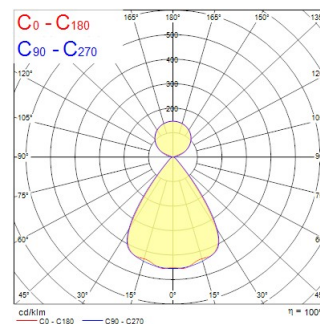

### Dimensions (mm)

### Photometrics

Distance [m]	Cone diameter [m]	Beam diameter [m]	Beam diameter [ft]	Illuminance [lx]
0.5	0.73	0.71	24.00	5071
			23.62	4605
1.0	1.46	1.42	47.24	1263
			46.24	1151
1.5	2.19	2.12	70.86	534
			69.36	484
2.0	2.92	2.83	94.48	326
			92.48	294
2.5	3.65	3.54	118.10	208
			115.10	188
3.0	4.38	4.25	141.72	152
			138.72	136

Distance [m]    Cone diameter [m]    Beam diameter [m]    Beam diameter [ft]    Illuminance [lx]

— C0 - C180 (Half beam angle: 70.6°)    — C90 - C270 (Half beam angle: 72.2°)