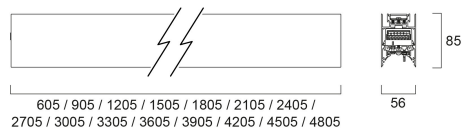

### Dimensions (mm)

### Packaging

Product EAN number	5025768648450
Packaging single length / height (cm)	341.0
Packaging single width (cm)	11.7
Packaging single depth (cm)	14.7
DUN14 (inner)	05025768648450
Units per outer package	1
Packaging outer length / height (cm)	341.0
Packaging outer width (cm)	11.7
Packaging outer depth (cm)	14.7