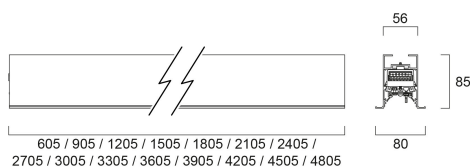

# CONTINUUM PLUS TR 3.3 940 CO UGR D DALI EM W

Item No: 2064847

Concord

CONTINUUM PLUS TR 3.3 940 CO UGR D DALI EM W is a linear luminaire with trim body for plasterboard ceilings, suitable for recessed installation either horizontally or vertically, recessed mounting accessory, direct light distribution, compact and minimalist design, ideal for offices, meeting rooms, corridors, education facilities, museums and libraries, white (RAL9016) finishing, extruded aluminium body, 3305x80x85mm dimensions, prismatic diffuser combined with lenses, 4000K (neutral white) colour temperature, total system power: 61W, total fixture output: 8700lm, luminaire efficacy: 143lm/W, colour rendering: Ra >90, LED Chromacity: 3 step MacAdam ellipse, lifespan: 89,000 hours L80B50, operating voltage: 220-240V / 50-60Hz, drive current: 1375mA, electronic driver, DALI dimmable, 3-hours LiFePO4 integrated DALI Self Test emergency, Class I electrical protection, IP20, IK03, suitable for internal environment only. The product is delivered without diffuser, end cap, suspension or power supply kit, the accessories eg rolled diffuser (2064607) to be ordered separately.

### Dimensions (mm)

### Physical data

Housing colour	RAL 9016 - Traffic white / Bezel
IP rating	IP20
IK rating	IK03
Diffuser finish	Transparent
Diffuser material	PC Polycarbonate
Reflector finish	Not Applicable
Nominal Product Length (mm)	3305
Nominal Product Width (mm)	80
Nominal Product Height (mm)	85
Weight (kg)	9.2

### Packaging

Product EAN number	5025768648474
Packaging single length / height (cm)	341.0
Packaging single width (cm)	11.7
Packaging single depth (cm)	14.7
DUN14 (inner)	05025768648474
Units per outer package	1
Packaging outer length / height (cm)	341.0
Packaging outer width (cm)	11.7
Packaging outer depth (cm)	14.7