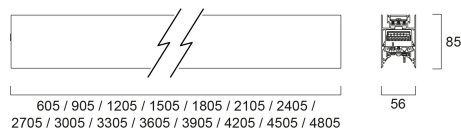

CONTINUUM PLUS 3.6 940 CO UGR D DALI EM W

Item No: 2064871

Concord

CONTINUUM PLUS 3.6 940 CO UGR D DALI EM W is a linear luminaire with trimless body for surface, suspended or recessed mounting, various mounting accessories, direct light distribution, compact and minimalist design, ideal for offices, meeting rooms, corridors, education facilities, museums and libraries, white (RAL9016) finishing, extruded aluminium body, 3605x56x85mm dimensions, prismatic diffuser combined with lenses, 4000K (neutral white) colour temperature, total system power: 69W, total fixture output: 9450lm, luminaire efficacy: 137lm/W, colour rendering: Ra >90, LED Chromacity: 3 step MacAdam ellipse, lifespan: 89,000 hours L80B50, operating voltage: 220-240V / 50-60Hz, drive current: 1500mA, electronic driver, DALI dimmable, 3-hours LiFePO4 integrated DALI Self Test emergency, Class I electrical protection, IP20, IK03, suitable for internal environment only. The product is delivered without diffuser, end cap, suspension or power supply kit, the accessories eg rolled diffuser (2064607) to be ordered separately.

Technical Assets

Dimensions (mm)

Photometrics

Distance [m]	Cone diameter [m]	Beam diameter [m]	Beam diameter [ft]	Illuminance [lx]
0.5	0.71 0.73	0.71 0.73	2.33 2.39	2009 2009
1.0	1.42 1.46	1.42 1.46	4.66 4.78	7542 7542
1.5	2.12 2.19	2.12 2.19	6.99 7.17	3283 3283
2.0	2.83 2.92	2.83 2.92	9.32 9.54	1836 1836
2.5	3.54 3.65	3.54 3.65	11.65 11.91	1178 1178
3.0	4.25 4.38	4.25 4.38	13.98 14.31	816 816

Packaging

Product EAN number	5025768648719
Packaging single length / height (cm)	371.0
Packaging single width (cm)	11.7
Packaging single depth (cm)	14.7
DUN14 (inner)	05025768648719
Units per outer package	1
Packaging outer length / height (cm)	371.0
Packaging outer width (cm)	11.7
Packaging outer depth (cm)	14.7