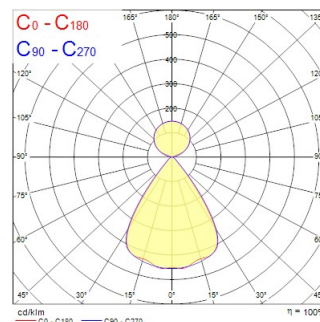

### Dimensions (mm)

### Photometrics

Distance [m]	Cone diameter [m]	Beam diameter [m]	Beam diameter [ft]	Illuminance [lx]
0.5	0.73	0.71	2.33'	2090
			36.1"	2000
1.0	1.46	1.42	4.66'	724
			35.3"	201
1.5	2.19	2.12	6.99'	322
			35.3"	89
2.0	2.92	2.83	9.30'	182
			35.3"	42
2.5	3.65	3.54	11.63'	100
			35.3"	22
3.0	4.38	4.25	13.96'	66
			35.3"	14

Distance [m]    Cone diameter [m]    Beam diameter [m]    Beam diameter [ft]    Illuminance [lx]

— C0 - C180 (Half beam angle: 70.6°)    — C90 - C270 (Half beam angle: 72.2°)