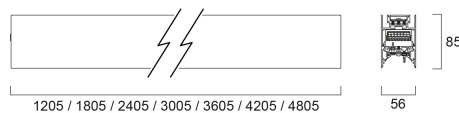

CONTINUUM PLUS 3.6 940 CO UGR DI DALI EM B

Item No: 2064881

Concord

CONTINUUM PLUS 3.6 940 CO UGR DI DALI EM B is a linear luminaire with trimless body for suspended mounting, various mounting accessories, direct/indirect light distribution (60/40 ratio), compact and minimalist design, ideal for offices, meeting rooms, corridors, education facilities, museums and libraries, black (RAL9005) finishing, extruded aluminium body, 3605x56x85mm dimensions, prismatic diffuser combined with lenses, 4000K (neutral white) colour temperature, total system power: 114W, total fixture output: 16050lm, luminaire efficacy: 141lm/W, colour rendering: Ra >90, LED Chromacity: 3 step MacAdam ellipse, lifespan: 89,000 hours L80B50, operating voltage: 220-240V / 50-60Hz, drive current: 2550mA, electronic driver, DALI dimmable, 3-hours LiFePO4 integrated DALI Self Test emergency, direct/indirect independently addressable, Class I electrical protection, IP20, IK03, suitable for internal environment only. The product is delivered without diffuser, end cap, suspension or power supply kit, the accessories eg rolled diffuser (2064607) to be ordered separately.

Technical Assets

Dimensions (mm)

Photometrics

Distance [m]	Cone diameter [m]	Beam diameter [m]	Beam diameter [ft]	Illuminance [lx]
0.5	0.73	0.71	2.33'	2090
			36.1"	2000
			35.3"	800
1.0	1.46	1.42	4.66'	7249
			36.1"	1908
			35.3"	2011
1.5	2.19	2.12	6.99'	3222
			36.1"	886
			35.3"	894
2.0	2.92	2.83	9.30'	1812
			36.1"	482
			35.3"	493
2.5	3.65	3.54	11.61'	1180
			36.1"	298
			35.3"	302
3.0	4.38	4.25	13.92'	808
			36.1"	214
			35.3"	224

Packaging

Product EAN number	5025768648818
Packaging single length / height (cm)	371.0
Packaging single width (cm)	11.7
Packaging single depth (cm)	14.7
DUN14 (inner)	05025768648818
Units per outer package	1
Packaging outer length / height (cm)	371.0
Packaging outer width (cm)	11.7
Packaging outer depth (cm)	14.7