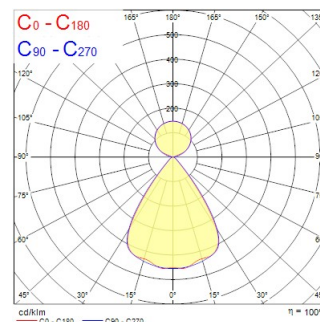

Technical Assets

Dimensions (mm)

Photometrics

Distance [m]	Cone diameter [m]	Beam diameter [m]	Beam diameter [ft]	Illuminance [lx]
0.5	0.73	0.71	2.33'	2090
			36.1"	2000
			35.3"	800
1.0	1.46	1.42	4.66'	7249
			36.1"	1908
			35.3"	2011
1.5	2.19	2.12	6.99'	3222
			36.1"	886
			35.3"	894
2.0	2.92	2.83	9.30'	1812
			36.1"	482
			35.3"	493
2.5	3.65	3.54	11.61'	1180
			36.1"	298
			35.3"	302
3.0	4.38	4.25	13.92'	808
			36.1"	214
			35.3"	224

Distance [m] Cone diameter [m] Illuminance [lx]
 — C0 - C180 (Half beam angle: 70.6°)
 — C90 - C270 (Half beam angle: 72.2°)

CONTINUUM PLUS 3.6 940 CO UGR DI DALI EM B

Item No: 2064881

Concord

General data