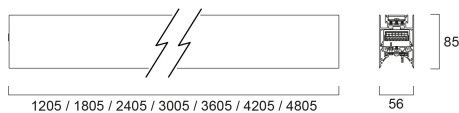

CONTINUUM PLUS 4.2 940 CO OPAL DI DALI EM W

Item No: 2064947

Concord

CONTINUUM PLUS 4.2 940 CO OPAL DI DALI EM W is a linear luminaire with trimless body for suspended mounting, various mounting accessories, direct/indirect light distribution (60/40 ratio), compact and minimalist design, ideal for offices, meeting rooms, corridors, education facilities, museums and libraries, white (RAL9016) finishing, extruded aluminium body, 4205x56x85mm dimensions, opal diffuser, 4000K (neutral white) colour temperature, total system power: 132W, total fixture output: 17850lm, luminaire efficacy: 135lm/W, colour rendering: Ra >90, LED Chromacity: 3 step MacAdam ellipse, lifespan: 89,000 hours L80B50, operating voltage: 220-240V / 50-60Hz, drive current: 2975mA, electronic driver, DALI dimmable, 3-hours LiFePO4 integrated DALI Self Test emergency, direct/indirect independently addressable, Class I electrical protection, IP20, IK03, suitable for internal environment only. The product is delivered without diffuser, end cap, suspension or power supply kit, the accessories eg rolled diffuser (2064605) to be ordered separately.

Technical Assets

Dimensions (mm)

Photometrics

Distance [m]	Cone diameter [m]	Beam diameter [m]	Illuminance [lx]
0.5	1.23 1.31	0.71 0.76 0.80	15445 13950 1332
1.0	2.45 2.62	1.41 1.51 1.60	3881 3488 333
1.5	3.68 3.92	2.11 2.27 2.40	1716 1517 132
2.0	4.90 5.23	2.81 3.03 3.24	985 880 78
2.5	6.13 6.54	3.51 3.78 4.05	610 540 48
3.0	7.36 7.85	4.21 4.53 4.86	429 378 34

Packaging

Product EAN number	5025768649471
Packaging single length / height (cm)	431.0
Packaging single width (cm)	11.7
Packaging single depth (cm)	14.7
DUN14 (inner)	05025768649471
Units per outer package	1
Packaging outer length / height (cm)	431.0
Packaging outer width (cm)	11.7
Packaging outer depth (cm)	14.7