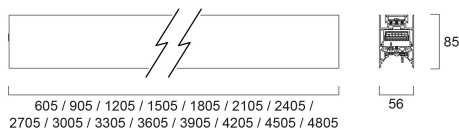

# CONTINUUM PLUS 4.5 940 CO UGR D DALI EM W

Item No: 2064967

Concord

CONTINUUM PLUS 4.5 940 CO UGR D DALI EM W is a linear luminaire with trimless body for surface, suspended or recessed mounting, various mounting accessories, direct light distribution, compact and minimalist design, ideal for offices, meeting rooms, corridors, education facilities, museums and libraries, white (RAL9016) finishing, extruded aluminium body, 4505x56x85mm dimensions, prismatic diffuser combined with lenses, 4000K (neutral white) colour temperature, total system power: 85W, total fixture output: 11850lm, luminaire efficacy: 139lm/W, colour rendering: Ra >90, LED Chromacity: 3 step MacAdam ellipse, lifespan: 89,000 hours L80B50, operating voltage: 220-240V / 50-60Hz, drive current: 1875mA, electronic driver, DALI dimmable, 3-hours LiFePO4 integrated DALI Self Test emergency, Class I electrical protection, IP20, IK03, suitable for internal environment only. The product is delivered without diffuser, end cap, suspension or power supply kit, the accessories eg rolled diffuser (2064607) to be ordered separately.

### Dimensions (mm)

## Physical data

Housing colour	RAL 9016 - Traffic white / Bezel
IP rating	IP20
IK rating	IK03
Diffuser finish	Transparent
Diffuser material	PC Polycarbonate
Reflector finish	Not Applicable
Nominal Product Length (mm)	4505
Nominal Product Width (mm)	56
Nominal Product Height (mm)	85
Weight (kg)	12.8

## Packaging

Product EAN number	5025768649679
Packaging single length / height (cm)	461.0
Packaging single width (cm)	11.7
Packaging single depth (cm)	14.7
DUN14 (inner)	05025768649679
Units per outer package	1
Packaging outer length / height (cm)	461.0
Packaging outer width (cm)	11.7
Packaging outer depth (cm)	14.7