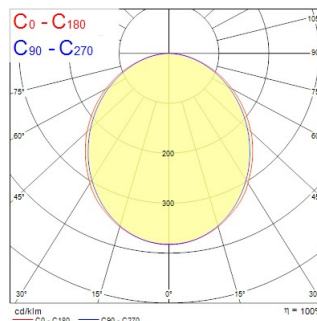

Photometrics

Distance [m]	Cone diameter [m]	Beam diameter [m]	Beam diameter [ft]	Beam diameter [in]	Illuminance [lx]
0.5	1.23 1.31	0.91 0.97	3.00 3.18	12.20 12.55	19039 2110
1.0	2.45 2.62	1.82 1.94	6.00 6.38	24.40 25.10	4785 537
1.5	3.68 3.92	2.73 2.91	9.00 9.55	36.60 37.95	1581 254
2.0	4.90 5.23	3.64 3.88	12.00 12.70	48.80 50.35	1041 152
2.5	6.13 6.54	4.55 4.85	15.00 15.75	61.00 62.75	666 54
3.0	7.36 7.85	5.46 5.81	18.00 18.90	73.20 75.45	493 59