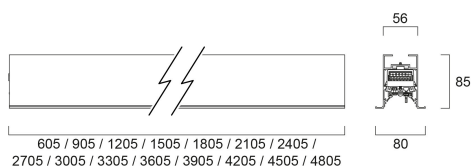

# CONTINUUM PLUS TR 4.5 940 CO OPAL D DALI EM W

Item No: 2064979

Concord

CONTINUUM PLUS TR 4.5 940 CO OPAL D DALI EM W is a linear luminaire with trim body for plasterboard ceilings, suitable for recessed installation either horizontally or vertically, recessed mounting accessory, direct light distribution, compact and minimalist design, ideal for offices, meeting rooms, corridors, education facilities, museums and libraries, white (RAL9016) finishing, extruded aluminium body, 4505x80x85mm dimensions, opal diffuser, 4000K (neutral white) colour temperature, total system power: 85W, total fixture output: 10900lm, luminaire efficacy: 128lm/W, colour rendering: Ra >90, LED Chromacity: 3 step MacAdam ellipse, lifespan: 89,000 hours L80B50, operating voltage: 220-240V / 50-60Hz, drive current: 1875mA, electronic driver, DALI dimmable, 3-hours LiFePO4 integrated DALI Self Test emergency, Class I electrical protection, IP20, IK03, suitable for internal environment only. The product is delivered without diffuser, end cap, suspension or power supply kit, the accessories eg rolled diffuser (2064605) to be ordered separately.

### Dimensions (mm)

### Physical data

Housing colour	RAL 9016 - Traffic white / Bezel
IP rating	IP20
IK rating	IK03
Diffuser finish	Opal
Diffuser material	PC Polycarbonate
Reflector finish	Not Applicable
Nominal Product Length (mm)	4505
Nominal Product Width (mm)	80
Nominal Product Height (mm)	85
Weight (kg)	12.8

### Packaging

Product EAN number	5025768649792
Packaging single length / height (cm)	461.0
Packaging single width (cm)	11.7
Packaging single depth (cm)	14.7
DUN14 (inner)	05025768649792
Units per outer package	1
Packaging outer length / height (cm)	461.0
Packaging outer width (cm)	11.7
Packaging outer depth (cm)	14.7