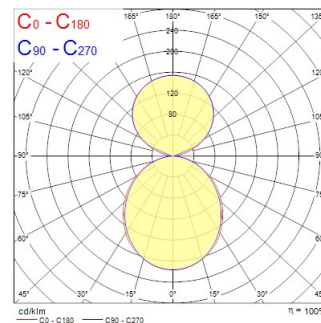

### Dimensions (mm)

### Photometrics

Distance [m]	Cone diameter [m]	Beam diameter [m]	Beam diameter [ft]	Illuminance [lx]
0.5	1.23 1.31	0.71 0.76	2.33' 2.36'	17911 2220
1.0	2.45 2.62	1.42 1.52	4.66' 4.95'	4413 895
1.5	3.68 3.92	2.13 2.28	6.98' 7.43'	1951 745
2.0	4.90 5.23	2.84 3.08	9.34' 9.94'	1103 581
2.5	6.13 6.54	3.55 3.84	11.70' 12.43'	708 458
3.0	7.36 7.85	4.26 4.60	14.06' 14.76'	490 321

Distance [m]    Cone diameter [m]    Beam diameter [m]    Beam diameter [ft]    Illuminance [lx]  
 — C0 - C180 (Half beam angle: 105.2°)  
 — C90 - C270 (Half beam angle: 101.6°)