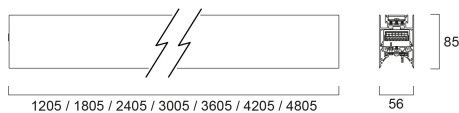

CONTINUUM PLUS 4.8 940 CO UGR DI DALI W

Item No: 2065071

Concord

CONTINUUM PLUS 4.8 940 CO UGR DI DALI W is a linear luminaire with trimless body for suspended mounting, various mounting accessories, direct/indirect light distribution (60/40 ratio), compact and minimalist design, ideal for offices, meeting rooms, corridors, education facilities, museums and libraries, white (RAL9016) finishing, extruded aluminium body, 4805x56x85mm dimensions, prismatic diffuser combined with lenses, 4000K (neutral white) colour temperature, total system power: 144W, total fixture output: 21400lm, luminaire efficacy: 149lm/W, colour rendering: Ra >90, LED Chromacity: 3 step MacAdam ellipse, lifespan: 89,000 hours L80B50, operating voltage: 220-240V / 50-60Hz, drive current: 3400mA, electronic driver, DALI dimmable, direct/indirect independently addressable, Class I electrical protection, IP20, IK03, suitable for internal environment only. The product is delivered without diffuser, end cap, suspension or power supply kit, the accessories eg rolled diffuser (2064607) to be ordered separately.

Technical Assets

Dimensions (mm)

Photometrics

Distance [m]	Cone diameter [m]	Beam diameter [m]	Beam diameter [ft]	Illuminance [lx]
0.5	0.73	0.71	2.33'	30054
			36.1"	10273
			35.3"	10233
1.0	1.45	1.42	4.66'	9666
			36.1"	2900
			35.3"	2851
1.5	2.18	2.12	6.99'	4296
			36.1"	1144
			35.3"	1130
2.0	2.92	2.83	9.27'	2418
			36.1"	642
			35.3"	631
2.5	3.65	3.54	11.78'	1547
			36.1"	411
			35.3"	403
3.0	4.38	4.25	14.04'	1074
			36.1"	280
			35.3"	276

Packaging

Product EAN number	5025768650712
Packaging single length / height (cm)	491.0
Packaging single width (cm)	11.7
Packaging single depth (cm)	14.7
DUN14 (inner)	05025768650712
Units per outer package	1
Packaging outer length / height (cm)	491.0
Packaging outer width (cm)	11.7
Packaging outer depth (cm)	14.7