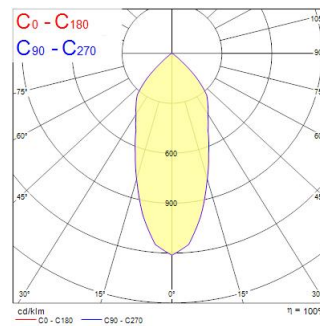

Technical Assets

Dimensions (mm)

Photometrics

Distance [m]	Cone diameter [m]	Beam diameter [m]	Illuminance [lx]
0.5	0.38	0.38	18777
1.0	0.76	0.76	4694
1.5	1.14	1.14	1884
2.0	1.52	1.52	1049
2.5	1.90	1.90	671
3.0	2.28	2.28	458

Distance [m] Cone diameter [m] Illuminance [lx]
 — C0 - C180 (Half beam angle: 42.8°)

EXPOSPOT 90 DUO HO RA90 4000K MB BLACK

Item No: 2070118

Concord

General data

Product name	EXPOSPOT 90 DUO HO RA90 4000K MB BLACK
Technology	LED
Cap/Base	N/A
Housing	Aluminium
Mount	Ceiling recessed mounting
Fixture rating	Enclosed
General application	Hospitality, Museums & Galleries, Retail
Performance ambient temperature Tq (°C)	25
ETIM Class	EC001744
Warranty	5 years

Optical data

Fixture luminous flux (lm)	2 x 3458
Luminaire efficacy (lm/W)	95
LOR (%)	100
Correlated colour temperature (k)	3000
Light colour	Neutral White
CRI (Ra)	90
Colour Variation Initial (SDCM)	SDCM3
Beam Angle (°)	44
Photobiological Risk Group	RG1