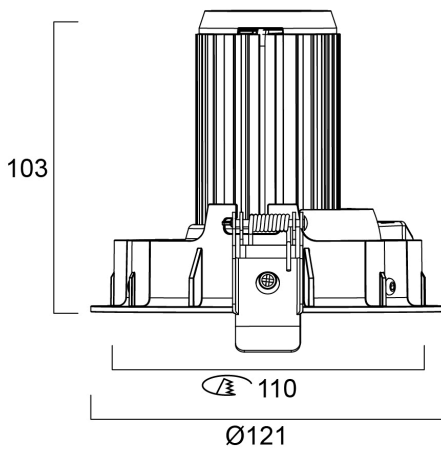

EXPOSPOT 90 DUO HO RA90 4000K MB BLACK

Item No: 2070118

Concord

Integrated LED gimbal accent downlight, duo head, ideal for retail and display applications, die-cast aluminium body, black colour housing, passive cooling, beam angle: 44°, optics: aluminium reflector and lens combination, colour temperature: 3000K, total system power: 107W, total fixture output: 2 x 3458lm, 95lm/W, LOR: 100%, colour rendering: Ra 90 typical, LED Chromacity: 3 step MacAdam ellipse, IR/UV free light source without heat radiation, operating voltage: 220-240V / 50-60Hz, electronic driver, non-dimmable, electrical protection: CLASS II, ingress protection rating: IP20, suitable for internal environment only, ceiling cut-out: 148x422mm, outer dimensions: 163x104mm, weight: 2.1kg.

Technical Assets

Dimensions (mm)

Photometrics

Distance [m]	Cone diameter [m]	Beam diameter [m]	Illuminance [lx]
0.5	0.38	0.38	18777
1.0	0.76	0.76	4694
1.5	1.14	1.14	1884
2.0	1.52	1.52	1049
2.5	1.90	1.90	671
3.0	2.28	2.28	458

Distance [m] Cone diameter [m] Illuminance [lx]
 — C0 - C180 (Half beam angle: 42.8°)

EXPOSPOT 90 DUO HO RA90 4000K MB BLACK

Item No: 2070118

Concord

General data

Product name	EXPOSPOT 90 DUO HO RA90 4000K MB BLACK
Technology	LED
Cap/Base	N/A
Housing	Aluminium
Mount	Ceiling recessed mounting
Fixture rating	Enclosed
General application	Hospitality, Museums & Galleries, Retail
Performance ambient temperature Tq (°C)	25
ETIM Class	EC001744
Warranty	5 years

Packaging

Product EAN number	5025768701186
Packaging single length / height (cm)	50.0
Packaging single width (cm)	30.0
Packaging single depth (cm)	20.0
DUN14 (inner)	05025768701186
Units per outer package	1
Packaging outer length / height (cm)	50.0
Packaging outer width (cm)	30.0
Packaging outer depth (cm)	20.0