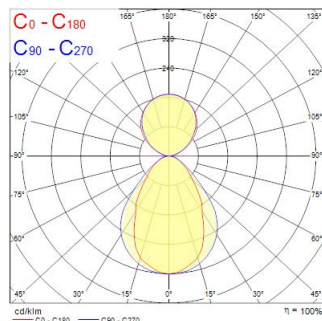

### Dimensions (mm)

### Photometrics

Distance [m]	Cone diameter [m]	Beam diameter [m]	Beam angle [°]	Beam diameter [m]	Beam angle [°]	Illuminance [lx]
0.5	0.84 0.67	0.70	43.3°	0.56	33.9°	4944
1.0	1.68 1.34	1.40	43.3°	1.12	33.9°	1236
1.5	2.52 2.02	2.10	43.3°	1.68	33.9°	549
2.0	3.37 2.69	2.80	43.3°	2.24	33.9°	309
2.5	4.21 3.36	3.50	43.3°	2.80	33.9°	198
3.0	5.05 4.03	4.20	43.3°	3.36	33.9°	131

Distance [m]    Cone diameter [m]    Beam diameter [m]    Beam angle [°]    Illuminance [lx]  
 — C0 - C180 (Half beam angle: 67.8°)  
 — C90 - C270 (Half beam angle: 66.0°)