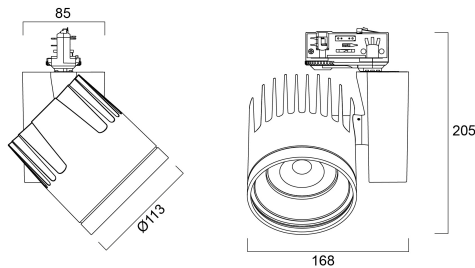

BEACON XXL WB DALI 4K L3 BLK

Item No: 2093064

Concord

2093064 BEACON XXL WB DALI 4K L3 BLK Integrated LED spotlight, black RAL 9005, compact and minimalist design, ideal for double height spaces, retail and display applications, die-cast aluminium body, passive cooling heatsink, beam angle: 67° wide beam, optics: Silicone lens for controlled beam, colour temperature: 4000K neutral white, total system power: 48W, total fixture output: 4884lm, luminaire efficacy: 102lm/W, LOR: 100%, colour rendering: Ra 93 typical, LED Chromacity: 3 step MacAdam ellipse, IR/UV free light source without heat radiation, operating voltage: 220-240V / 50-60Hz, drive current: 1200mA, electronic driver, DALI dimmable, power factor: 0.95 electrical protection: CLASS I, DALI track adaptor, suitable for Concord Lytespan DALI track, ingress protection rating: IP20. **IMPORTANT NOTE:** This fixture can only be used on the Lytespan DALI or Lytebeam DALI tracks !

Technical Assets

Dimensions (mm)

Photometrics

Distance [m]	Cone diameter [m]	E171	E172	E173
0.5	0.66	1755	33.8°	621
1.0	1.32	444	33.8°	154
1.5	1.99	190	33.8°	69
2.0	2.65	111	33.8°	38
2.5	3.31	71	33.8°	25
3.0	3.97	49	33.8°	16

Distance [m] Cone diameter [m] Illuminance [lx]
 — C0 - C180 (Half beam angle: 67.0°)

BEACON XXL WB DALI 4K L3 BLK

Item No: 2093064

Concord

General data

Product name	BEACON XXL WB DALI 4K L3 BLK
Technology	LED
Cap/Base	N/A
Housing	Aluminium
Mount	Track mounting
Environment	Internal
General application	Retail
Performance ambient temperature Tq (°C)	25
ETIM Class	EC001744
Warranty	5 years

Lifetime data

Lifespan L70 B50	100000
Lifespan L80 B20	100000
Lifespan L90 B10	55500

Physical data

Housing colour	Black
IP rating	IP20
Diffuser finish	Diffuse
Reflector finish	Not Applicable
Nominal Product Length (mm)	85
Nominal Product Width (mm)	168
Nominal Product Height (mm)	205
Weight (kg)	1.443