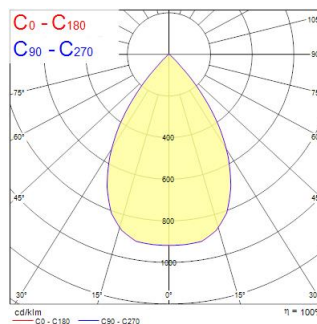

BEACON XXL WB DALI 4K L3 BLK

Item No: 2093064

Concord

2093064 BEACON XXL WB DALI 4K L3 BLK Integrated LED spotlight, black RAL 9005, compact and minimalist design, ideal for double height spaces, retail and display applications, die-cast aluminium body, passive cooling heatsink, beam angle: 67° wide beam, optics: Silicone lens for controlled beam, colour temperature: 4000K neutral white, total system power: 48W, total fixture output: 4884lm, luminaire efficacy: 102lm/W, LOR: 100%, colour rendering: Ra 93 typical, LED Chromacity: 3 step MacAdam ellipse, IR/UV free light source without heat radiation, operating voltage: 220-240V / 50-60Hz, drive current: 1200mA, electronic driver, DALI dimmable, power factor: 0.95 electrical protection: CLASS I, DALI track adaptor, suitable for Concord Lytespan DALI track, ingress protection rating: IP20. **IMPORTANT NOTE:** This fixture can only be used on the Lytespan DALI or Lytebeam DALI tracks !

Technical Assets

Dimensions (mm)

Photometrics

Distance [m]	Cone diameter [m]	E171	E172	E173
0.5	0.66	1755	33.8°	621
1.0	1.32	444	33.8°	154
1.5	1.99	190	33.8°	69
2.0	2.65	111	33.8°	38
2.5	3.31	71	33.8°	25
3.0	3.97	49	33.8°	16

Distance [m] Cone diameter [m] Illuminance [lx]
 — C0 - C180 (Half beam angle: 67.0°)

BEACON XXL WB DALI 4K L3 BLK

Item No: 2093064

Concord

General data

Product name	BEACON XXL WB DALI 4K L3 BLK
Technology	LED
Cap/Base	N/A
Housing	Aluminium
Mount	Track mounting
Environment	Internal
General application	Retail
Performance ambient temperature Tq (°C)	25
ETIM Class	EC001744
Warranty	5 years

Optical data

Fixture luminous flux (lm)	4884
Luminaire efficacy (lm/W)	101.75
LOR (%)	100
Correlated colour temperature (k)	4000
Light colour	Neutral White
CRI (Ra)	93
Colour Consistency (SDCM)	3
Adjustable chromaticity	N
Beam Angle (°)	67
Photobiological Risk Group	RG1