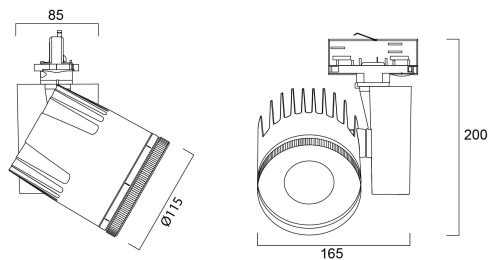

Beacon XL Muse 3000K DALI L3 ST Adaptor Black

Item No: 2693016

Concord

Integrated LED spotlight, black, unique soft-touch ring, adjustable beam angle from a 10 spot to a 70 flood, compact and minimalist design, ideal for museum, gallery and high-end retail applications, die-cast aluminium body, passive cooling heatsink, beam angle: 10 spot to 70 flood, optics: aspheric glass lens, colour temperature: 3000K warm white, total system power: 41W, total fixture output: 2544lm, luminaire efficacy: 62lm/W, LOR: 100%, super high colour rendering: Ra 97 typical, R9 value at 90, LED Chromacity: 3 step MacAdam ellipse, IR/UV free light source without heat radiation, operating voltage: 220-240V / 50-60Hz, drive current: 1050mA, electronic driver, DALI dimmable, power factor: 0.95, Stucchi DALI Adaptor. Compatible with OneTrack (for detailed information please check the compatibility list).

Technical Assets

Dimensions (mm)

Photometrics

Distance [m]	Cone diameter [m]	Beam diameter [m]	Beam diameter [ft]	Illuminance [lx]
0.5	0.77	0.77	2.53	829
1.0	1.54	1.54	5.05	207
1.5	2.31	2.31	7.58	91
2.0	3.08	3.08	10.10	51
2.5	3.85	3.85	12.62	33
3.0	4.62	4.62	15.15	22

Distance [m] Cone diameter [m] Illuminance [lx]
 — C0 - C180 (Half beam angle: 75.2°)

Beacon XL Muse 3000K DALI L3 ST Adaptor Black

Item No: 2693016

Concord

General data

Product name	Beacon XL Muse 3000K DALI L3 ST Adaptor Black
Technology	LED
Cap/Base	N/A
Housing	Aluminium
Mount	Track mounting
Built in presence detector	NONE
Environment	Internal
General application	Museums & Galleries, Retail
Operating temperature range (°C)	25°C...+25°C
Performance ambient temperature Tq (°C)	25
Virtual assistant compatibility	N/A
ETIM Class	EC001744
Warranty	5 years

Physical data

Housing colour	Black
IP rating	IP20
IK rating	IK02
Diffuser finish	Bezel (or Ring)
Diffuser material	Glass
Reflector finish	Not Applicable
Nominal Product Width (mm)	165
Nominal Product Height (mm)	200
Nominal Product Diameter (mm)	114
Weight (kg)	1.7