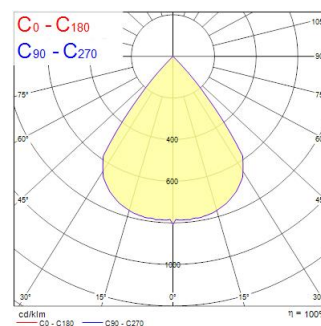

Photometrics

Distance [m]	Cone diameter [m]	Beam diameter [m]	Beam diameter [ft]	Illuminance [lx]
0.5	0.77	0.77	2.53	829
1.0	1.54	1.54	5.05	207
1.5	2.31	2.31	7.58	91
2.0	3.08	3.08	10.10	51
2.5	3.85	3.85	12.62	33
3.0	4.62	4.62	15.15	22

Distance [m] Cone diameter [m] Illuminance [lx]
— C0 - C180 (Half beam angle: 75.2°)