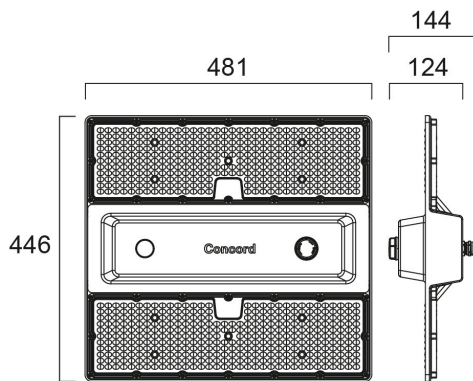

Rocks IP65 21300lm 840 Aisle D4I ZDAST

Item No: 2825855

Concord

Logistics and Industry high bay luminaire with Aisle optics to provide necessary illumination for narrow areas, comes complete with 2000mm flying lead and 1000mm suspension cable, aluminium housing, PC diffuser, IP65, IK08, Class I, 4000K, CRI80, 3 step MacAdam ellipse, Zhaga Book 18 Ready, Integrated 3hrs DALI Self Test Emergency LiFePO4 unit, D4i driver, 21300lm, 112W, 190lm/W, 105.000hrs L80B50 lifespan, 446 x 481 x 144mm (LxWxD) dimensions, 4.72kg weight, RAL7012 Basalt Grey color, 0...+40°C operating temperature range.

Technical Assets

Dimensions (mm)

Photometrics

Rocks IP65 21300lm 840 Aisle D4I ZDAST

Item No: 2825855

Concord

General data

Product name	Rocks IP65 21300lm 840 Aisle D4I ZDAST
Technology	LED
Cap/Base	N/A
Housing	Aluminium
Mount	Suspended
Built in presence detector	NONE
General application	Logistics & Industry
Operating temperature range (°C)	5°C...+35°C
ETIM Class	EC001716
Warranty	5 years

Physical data

Housing colour	Grey
IP rating	IP65
IK rating	IK08
Diffuser material	PC Polycarbonate
Reflector finish	Matt
Nominal Product Length (mm)	481
Nominal Product Width (mm)	446
Nominal Product Height (mm)	144
Weight (kg)	4.865

Packaging

Product EAN number	5025768258550
Packaging single length / height (cm)	54.0
Packaging single width (cm)	50.0
Packaging single depth (cm)	23.0
Units per outer package	1
Packaging outer length / height (cm)	54.0
Packaging outer width (cm)	50.0
Packaging outer depth (cm)	23.0