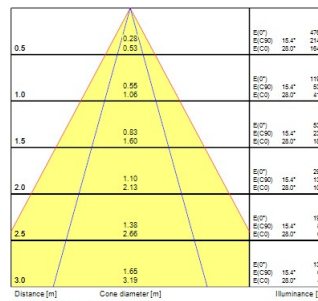

Photometrics