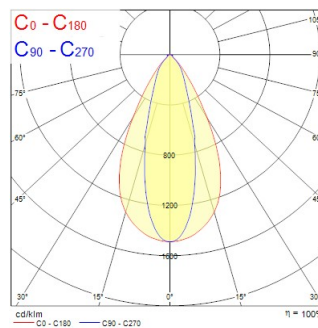

Photometrics