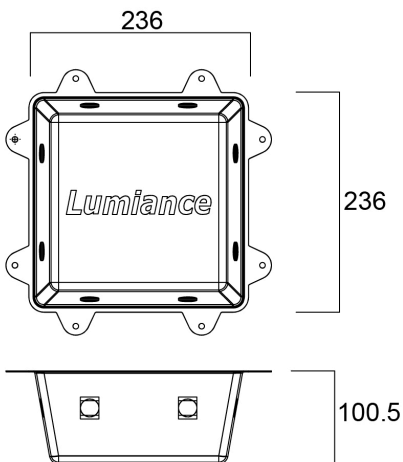

Recess Box Extra Small 220X220X100MM

Item No: 3007935

SYLVANIA

PROTM

CE UK
CA

Insulation recess box extra small 220X220X100 protect transformers, fixtures and building parts against overheating. The boxes are made of flame retardant red polypropylene. They are suitable for mounting on normally flammable materials such as wood. Other fixtures can also be used in combination with these boxes, provided that the minimum recess dimensions and maximum Wattages specified for those fixtures in insulated ceilings are respected.

Technical Assets

Dimensions (mm)

Photometrics

Recess Box Extra Small 220X220X100MM

Item No: 3007935

General data

Product name	Recess Box Extra Small 220X220X100MM
Technology	Non - Electrical Device
Accessory type	Mounting
Environment	Indoor
General application	Hospitality, Logistics & Industry, Residential & Consumer
ETIM Class	EC002472
E-number FI	4271084
E-number SE	7472697
Warranty	5 years

Optical data

Adjustable chromaticity	N
-------------------------	---

Electrical data

Emergency type	
----------------	--

Physical data

Housing colour	Red
Weight (kg)	0.205

Packaging

Product EAN number	8711971079354
Packaging single length / height (cm)	22.0
Packaging single width (cm)	22.0
Packaging single depth (cm)	10.0
DUN14 (inner)	18711971079351
Units per outer package	10
Packaging outer length / height (cm)	22.0
Packaging outer width (cm)	22.0
Packaging outer depth (cm)	10.0