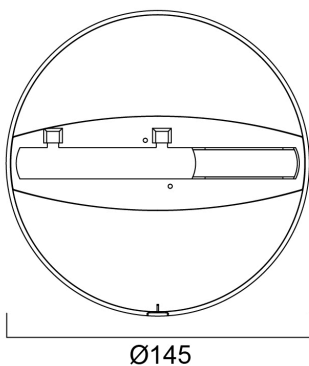

MONOPOINT L3 WHITE

Item No: 3020010

Concord

Monopoint accessory, white, for surface mounting spotlights, ideal for retail, display, museum and gallery applications, suitable for use with all Concord/Lumiance spotlights with L3 track adaptor. Doesn't work with DALI.

Technical Assets

Dimensions (mm)

Photometrics

MONOPOINT L3 WHITE

Item No: 3020010

Concord

General data

Product name	MONOPOINT L3 WHITE
Technology	Non - Electrical Device
Accessory type	Mounting
Mount	Ceiling surface mounting
Environment	Internal
General application	Museums & Galleries, Retail
ETIM Class	EC002556
E-number SE	7437193
E-number Norway	3205320
Warranty	5 years

Optical data

Adjustable chromaticity	N
-------------------------	---

Physical data

IP rating	IP20
IK rating	IK02
Weight (kg)	0.15

Packaging

Product EAN number	8711971200109
Packaging single length / height (cm)	15.0
Packaging single width (cm)	15.0
Packaging single depth (cm)	4.0
Units per outer package	10
Packaging outer length / height (cm)	26.0
Packaging outer width (cm)	33.0
Packaging outer depth (cm)	16.0