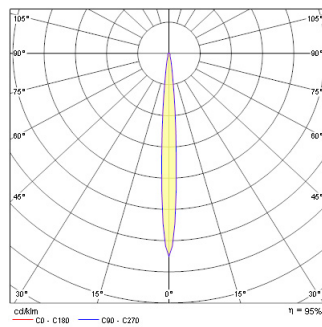

### Dimensions (mm)

### Photometrics

Distance [m]	Core diameter [m]	Beam diameter [m]	Illuminance [lx]
0.5	0.07	0.14	9600 8300
1.0	0.14	0.28	4104 3576
1.5	0.22	0.42	1851 1600
2.0	0.29	0.58	1041 910
2.5	0.36	0.72	666 580
3.0	0.43	0.86	453 396

Distance [m] Core diameter [m] Illuminance [lx]  
C0 - C180 (Half beam angle: 8.2°)