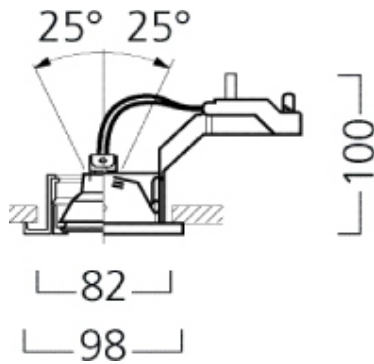

### Dimensions (mm)

Distance [m] Core diameter [m] Illuminance [lx]  
C0 - C180 (Half beam angle: 8.2°)

## Physical data

Housing colour	Silver
IP rating	IP20
Max. Lamp Diameter (mm) - D	98
Weight (kg)	0.2
Recessed Depth (mm)	100