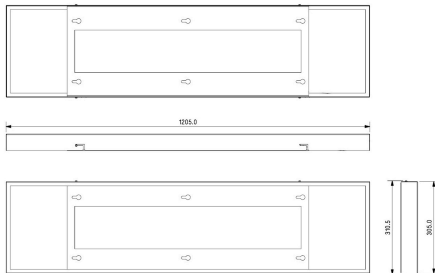

# FLAT PANEL 1200 SM FRAME

Item No: 3036807

**SYLVANIA**

Surface Mount Accessory for 1200x300 panels. Size of frame 1205x310x54mm.

## Technical Assets

Dimensions (mm)

Photometrics

## Physical data

Housing colour	White
Nominal Product Length (mm)	602
Nominal Product Width (mm)	310
Nominal Product Height (mm)	54
Weight (kg)	4.82

## Packaging

Product EAN number	8711971368076
Packaging single length / height (cm)	122.3
Packaging single width (cm)	31.57
Packaging single depth (cm)	6.07
DUN14 (inner)	18711971368073
Units per outer package	3
Packaging outer length / height (cm)	124.4
Packaging outer width (cm)	33.2
Packaging outer depth (cm)	19.6