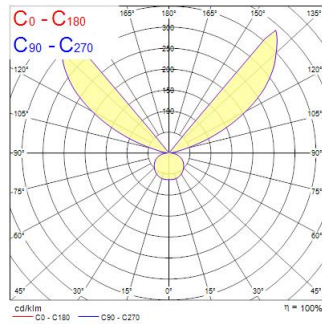

Technical Assets

Dimensions (mm)

Photometrics

Distance [m]	Cone diameter [m]	Beam diameter [m]	Illuminance [lx]
0.5	2.97	Ø1.1'	99
1.0	4.73	Ø1.1'	17
1.5	7.10	Ø1.1'	8
2.0	9.47	Ø1.1'	4
2.5	11.84	Ø1.1'	3
3.0	14.20	Ø1.1'	2

Distance [m] Cone diameter [m] Illuminance [lx]
 C0 - C180 (Half beam angle: 134.2°)

Lumina Blade LED 2700K

Item No: 3039985

General data

Product name	Lumina Blade LED 2700K
Technology	LED
Housing	Aluminium
Mount	Wall surface mounted
Environment	Internal
General application	Hospitality, Residential & Consumer
Performance ambient temperature Tq (°C)	25
ETIM Class	EC002892
E-number FI	4271117
E-number SE	7502644
Warranty	3 years

Optical data

Fixture luminous flux (lm)	274
Luminaire efficacy (lm/W)	46
LOR (%)	100
Correlated colour temperature (k)	2700
Light colour	Amber White
CRI (Ra)	85
Adjustable chromaticity	N

Electrical data

Lifetime data

Lifespan L70 B50	50000
Lifespan L80 B20	35000
Lifespan L90 B10	25000

Physical data

Housing colour	White
IP rating	IP20
IK rating	IK02
Reflector finish	Other
Nominal Product Length (mm)	118
Nominal Product Width (mm)	200
Nominal Product Height (mm)	46
Weight (kg)	0.428