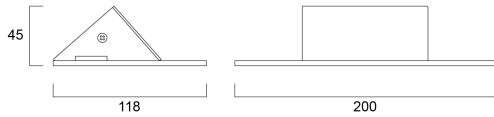

Technical Assets

Dimensions (mm)

Photometrics

Distance [m]	Cone diameter [m]	Beam diameter [m]	Illuminance [lx]
0.5	2.97	Ø1.1'	99
1.0	4.73	Ø1.1'	17
1.5	7.10	Ø1.1'	8
2.0	9.47	Ø1.1'	4
2.5	11.84	Ø1.1'	3
3.0	14.20	Ø1.1'	2

Distance [m] Cone diameter [m] Illuminance [lx]
 C0 - C180 (Half beam angle: 134.2°)

Lumina Blade LED 2700K

Item No: 3039985

General data

Product name	Lumina Blade LED 2700K
Technology	LED
Housing	Aluminium
Mount	Wall surface mounted
Environment	Internal
General application	Hospitality, Residential & Consumer
Performance ambient temperature Tq (°C)	25
ETIM Class	EC002892
E-number FI	4271117
E-number SE	7502644
Warranty	3 years

Lifetime data

Lifespan L70 B50	50000
Lifespan L80 B20	35000
Lifespan L90 B10	25000

Physical data

Housing colour	White
IP rating	IP20
IK rating	IK02
Reflector finish	Other
Nominal Product Length (mm)	118
Nominal Product Width (mm)	200
Nominal Product Height (mm)	46
Weight (kg)	0.428