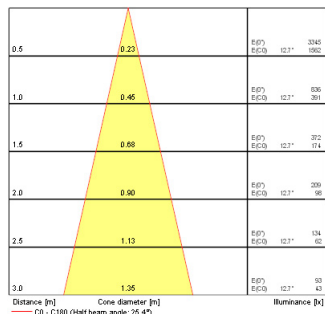

Technical Assets

Photometrics