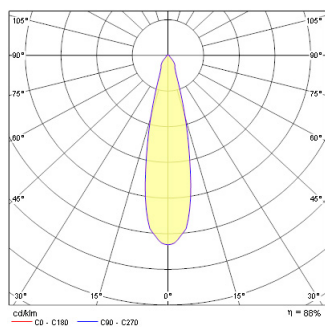

INSET TREND 75 SW IP44 INDOOR SI

Item No: 3074062

Technical Assets

Photometrics

INSET TREND 75 SW IP44 INDOOR SI

Item No: 3074062

General data

Product name	INSET TREND 75 SW IP44 INDOOR SI
Technology	Halogen
Housing	Aluminium
Mount	Ceiling recessed mounting
Environment	Interior
General application	Hospitality, Residential & Consumer
E-number FI	4274910
E-number SE	7461914
E-number Norway	3223408

Optical data

Correlated colour temperature (k)	2700
Adjustable chromaticity	N
Beam Angle (°)	25
Distribution type	Adjustable, Direct

Electrical data

Light source included	0021256
Total power consumption (W)	50
Electrical protection	Class II

Physical data

Housing colour	Silver
IP rating	IP44
Max. Lamp Diameter (mm) - D	95
Weight (kg)	0.175
Recessed Depth (mm)	100

Packaging

Product EAN number	8711971740629
Packaging single length / height (cm)	13.0
Packaging single width (cm)	10.0
Packaging single depth (cm)	8.0
Units per outer package	1
Packaging outer length / height (cm)	13.0
Packaging outer width (cm)	10.0
Packaging outer depth (cm)	8.0