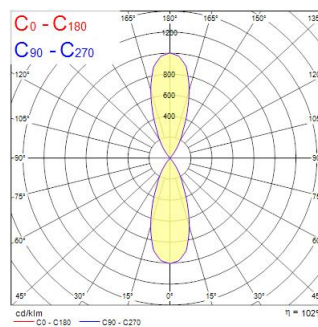

Technical Assets

Dimensions (mm)

Photometrics

Distance [m]	Cone diameter [m]	E107 E107	E107 E107	13003 8438
0.5	0.36	E107 E107	18.8°	3251 1058
1.0	0.72	E107 E107	18.8°	1446 854
1.5	1.08	E107 E107	18.8°	813 340
2.0	1.44	E107 E107	18.8°	500 215
2.5	1.80	E107 E107	18.8°	361 151
3.0	2.16	E107 E107	18.8°	281 121

Distance [m] Cone diameter [m] Illuminance [lx]
 C0 - C180 (Half beam angle: 39.6°)

Inverto Dir/Ind NW Eb Black

Item No: 3080037

SYLVANIA

General data

Product name	Inverto Dir/Ind NW Eb Black
Technology	LED
Cap/Base	N/A
Housing	Aluminium
Mount	Wall surface mounted
Environment	Internal/External
General application	Hospitality
Operating temperature range (°C)	-25°C...+25°C
Performance ambient temperature Tq (°C)	25
ETIM Class	EC002892
E-number SE	7702875
Warranty	5 years

Optical data

Fixture luminous flux (lm)	3233
Luminaire efficacy (lm/W)	107
LOR (%)	100
Correlated colour temperature (k)	4000
Light colour	Neutral White
CRI (Ra)	80
Colour Consistency (SDCM)	3
Adjustable chromaticity	N
Beam Angle (°)	40
Photobiological Risk Group	RG1

Lifetime data

Lifespan L70 B50	60000
Lifespan L80 B20	60000
Lifespan L90 B10	56100

Physical data

Housing colour	RAL 9005 - Jet black
IP rating	IP65
IK rating	IK07
Diffuser finish	Transparent
Diffuser material	Glass
Nominal Product Length (mm)	162
Nominal Product Width (mm)	110
Nominal Product Height (mm)	220
Weight (kg)	2.444