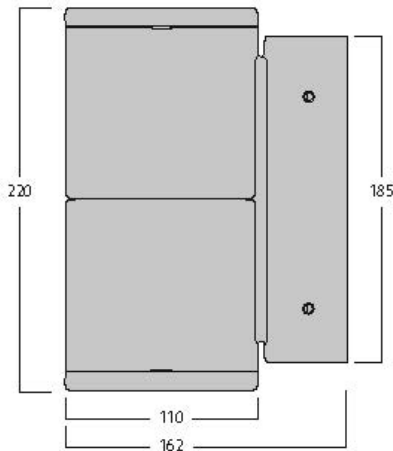

Inverto Dir/Ind NW Eb Black

Item No: 3080037

SYLVANIA

PROTM

Surface Wall mounted direct / indirect luminaire, wire to base with pluggable connection for easy installation, suitable for looping, black coloured aluminium housing, 3233lm (2 x 1616lm), 30W, 107lm/W,4000K, 350mA, CRI:80, 40° beam Angle, non-dimmable, IP65, IK07, lifespan: 60,000hrs (L80:B20), 23.00x32.2x11.5mm.

Technical Assets

Dimensions (mm)

Photometrics

Distance [m]	Cone diameter [m]	E107 E107	E107 E107	13003 8438
0.5	0.36	E107 E107	18.8°	3251 1058
1.0	0.72	E107 E107	18.8°	1446 854
1.5	1.08	E107 E107	18.8°	813 340
2.0	1.44	E107 E107	18.8°	500 215
2.5	1.80	E107 E107	18.8°	361 151
3.0	2.16	E107 E107	18.8°	281 121

Distance [m] Cone diameter [m] Illuminance [lx]
 C0 - C180 (Half beam angle: 39.6°)

Inverto Dir/Ind NW Eb Black

Item No: 3080037

SYLVANIA

General data

Product name	Inverto Dir/Ind NW Eb Black
Technology	LED
Cap/Base	N/A
Housing	Aluminium
Mount	Wall surface mounted
Environment	Internal/External
General application	Hospitality
Operating temperature range (°C)	-25°C...+25°C
Performance ambient temperature Tq (°C)	25
ETIM Class	EC002892
E-number SE	7702875
Warranty	5 years

Lifetime data

Lifespan L70 B50	60000
Lifespan L80 B20	60000
Lifespan L90 B10	56100

Physical data

Housing colour	RAL 9005 - Jet black
IP rating	IP65
IK rating	IK07
Diffuser finish	Transparent
Diffuser material	Glass
Nominal Product Length (mm)	162
Nominal Product Width (mm)	110
Nominal Product Height (mm)	220
Weight (kg)	2.444