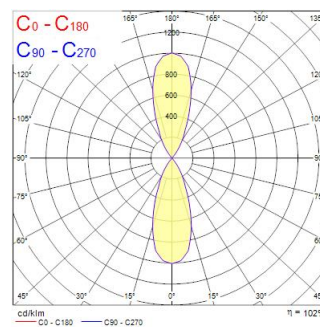

Technical Assets

Dimensions (mm)

Photometrics

Distance [m]	Cone diameter [m]	E10%	E50%	E90%	Illuminance [lx]
0.5	0.36	1303	193*	849	1303
1.0	0.72	323	193*	109	323
1.5	1.08	146	193*	64	146
2.0	1.44	81	193*	36	81
2.5	1.80	50	193*	23	50
3.0	2.16	31	193*	15	31

Distance [m] Cone diameter [m] Illuminance [lx]
 * C0 - C180 (Half beam angle: 39.6°)

Inverto Dir/Ind NW Eb White

Item No: 3080038

SYLVANIA

General data

Product name	Inverto Dir/Ind NW Eb White
Technology	LED
Cap/Base	N/A
Housing	Aluminium
Mount	Wall surface mounted
Environment	Internal/External
General application	Hospitality
Operating temperature range (°C)	-25°C...+25°C
Performance ambient temperature Tq (°C)	25
ETIM Class	EC002892
E-number SE	7702874
Warranty	5 years

Optical data

Fixture luminous flux (lm)	3233
Luminaire efficacy (lm/W)	107
LOR (%)	100
Correlated colour temperature (k)	4000
Light colour	Neutral White
CRI (Ra)	80
Colour Consistency (SDCM)	3
Adjustable chromaticity	N
Beam Angle (°)	40
Photobiological Risk Group	RG1

Lifetime data

Lifespan L70 B50	60000
Lifespan L80 B20	60000
Lifespan L90 B10	56100

Physical data

Housing colour	RAL 9016 - Traffic white / Bezel
IP rating	IP65
IK rating	IK07
Diffuser finish	Transparent
Diffuser material	Glass
Nominal Product Length (mm)	162
Nominal Product Width (mm)	110
Nominal Product Height (mm)	220
Weight (kg)	2.444