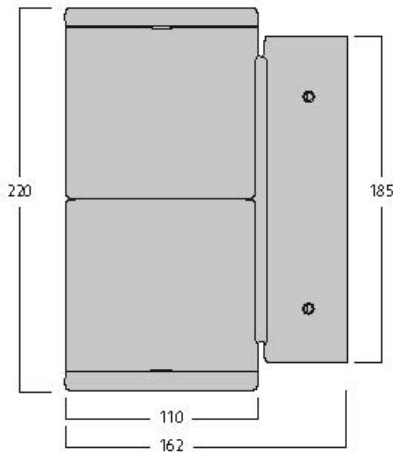

Inverto Dir/Ind NW Eb White

Item No: 3080038

SYLVANIA

PROTM

Surface Wall mounted direct / indirect luminaire, wire to base with pluggable connection for easy installation, suitable for looping, white coloured aluminium housing, 3233lm (2 x 1616lm), 30W, 107lm/W, 4000K, 350mA, CRI:80, 40° beam Angle, non-dimmable, IP65, IK07, lifespan: 60,000hrs (L80:B20), 23.00x32.2x11.5mm.

Technical Assets

Dimensions (mm)

Photometrics

Distance [m]	Cone diameter [m]	E10%	E50%	E90%	Illuminance [lx]
0.5	0.36	1303	193*	849	1303
1.0	0.72	323	193*	109	323
1.5	1.08	146	193*	64	146
2.0	1.44	81	193*	36	81
2.5	1.80	50	193*	23	50
3.0	2.16	31	193*	15	31

Distance [m] Cone diameter [m] Illuminance [lx]
 * C0 - C180 (Half beam angle: 39.6°)

Inverto Dir/Ind NW Eb White

Item No: 3080038

SYLVANIA

General data

Product name	Inverto Dir/Ind NW Eb White
Technology	LED
Cap/Base	N/A
Housing	Aluminium
Mount	Wall surface mounted
Environment	Internal/External
General application	Hospitality
Operating temperature range (°C)	-25°C...+25°C
Performance ambient temperature Tq (°C)	25
ETIM Class	EC002892
E-number SE	7702874
Warranty	5 years

Lifetime data

Lifespan L70 B50	60000
Lifespan L80 B20	60000
Lifespan L90 B10	56100

Physical data

Housing colour	RAL 9016 - Traffic white / Bezel
IP rating	IP65
IK rating	IK07
Diffuser finish	Transparent
Diffuser material	Glass
Nominal Product Length (mm)	162
Nominal Product Width (mm)	110
Nominal Product Height (mm)	220
Weight (kg)	2.444