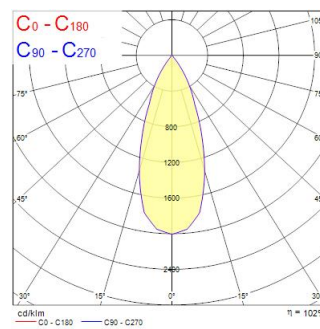

Technical Assets

Dimensions (mm)

Photometrics

Distance [m]	Cone diameter [m]	E10° [lx]	E30° [lx]	Footcandle [fc]
0.5	0.36	12074	1837	842
1.0	0.72	3019	459	211
1.5	1.08	1342	203	93
2.0	1.44	811	127	58
2.5	1.80	519	77	37
3.0	2.16	360	54	25

Distance [m] Cone diameter [m] Illuminance [lx]
 C0 - C180 (Half beam angle: 39.6°)

Inverto Pend Rmt NW Eb White

Item No: 3080062

SYLVANIA

General data

Product name	Inverto Pend Rmt NW Eb White
Technology	LED
Cap/Base	N/A
Housing	Aluminium
Mount	Pendant surface
Environment	Internal
General application	Hospitality
Operating temperature range (°C)	-25°C...+25°C
Performance ambient temperature Tq (°C)	25
ETIM Class	EC001743
Warranty	5 years

Optical data

Fixture luminous flux (lm)	1617
Luminaire efficacy (lm/W)	101
LOR (%)	100
Correlated colour temperature (k)	4000
Light colour	Neutral White
CRI (Ra)	80
Colour Consistency (SDCM)	3
Adjustable chromaticity	N
Beam Angle (°)	40
Photobiological Risk Group	RG1

Lifetime data

Lifespan L70 B50	60000
Lifespan L80 B20	60000
Lifespan L90 B10	56100

Physical data

Housing colour	RAL 9016 - Traffic white / Bezel
IP rating	IP20
IK rating	IK07
Diffuser finish	Transparent
Diffuser material	Glass
Nominal Product Length (mm)	110
Nominal Product Width (mm)	110
Nominal Product Height (mm)	110
Weight (kg)	1.429