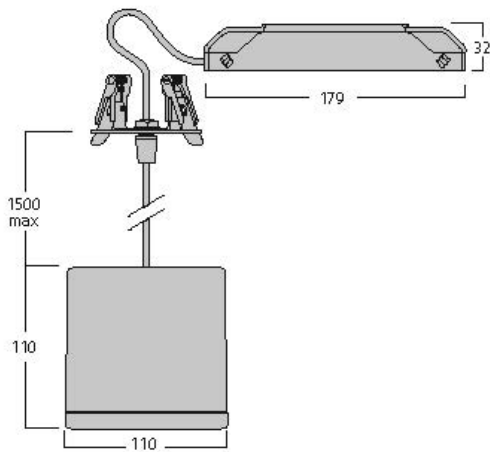

Technical Assets

Dimensions (mm)

Photometrics

Distance [m]	Cone diameter [m]	E10° [lx]	E30° [lx]	Footcandle [fc]
0.5	0.36	12074	1837	842
1.0	0.72	3019	459	211
1.5	1.08	1342	203	93
2.0	1.44	811	127	58
2.5	1.80	519	77	37
3.0	2.16	360	54	25

Distance [m] Cone diameter [m] Illuminance [lx]
 C0 - C180 (Half beam angle: 39.6°)

Inverto Pend Rmt NW Eb White

Item No: 3080062

SYLVANIA

General data

Product name	Inverto Pend Rmt NW Eb White
Technology	LED
Cap/Base	N/A
Housing	Aluminium
Mount	Pendant surface
Environment	Internal
General application	Hospitality
Operating temperature range (°C)	-25°C...+25°C
Performance ambient temperature Tq (°C)	25
ETIM Class	EC001743
Warranty	5 years

Lifetime data

Lifespan L70 B50	60000
Lifespan L80 B20	60000
Lifespan L90 B10	56100

Physical data

Housing colour	RAL 9016 - Traffic white / Bezel
IP rating	IP20
IK rating	IK07
Diffuser finish	Transparent
Diffuser material	Glass
Nominal Product Length (mm)	110
Nominal Product Width (mm)	110
Nominal Product Height (mm)	110
Weight (kg)	1.429

Inverto Pend Rmt NW Eb White

Item No: 3080062

Packaging

Product EAN number	8711971800620
Packaging single length / height (cm)	18.5
Packaging single width (cm)	29.6
Packaging single depth (cm)	11.5
DUN14 (inner)	08711971800620
Units per outer package	1
Packaging outer length / height (cm)	18.5
Packaging outer width (cm)	29.6
Packaging outer depth (cm)	11.5