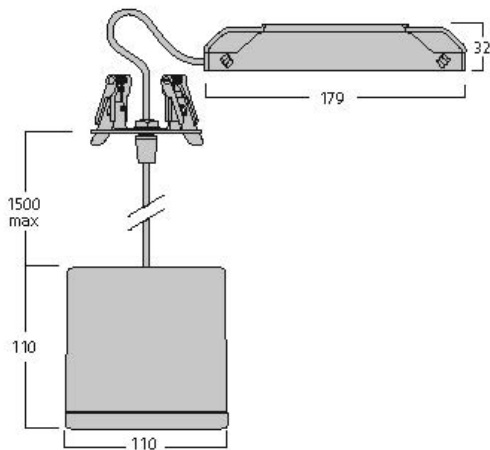

Technical Assets

Dimensions (mm)

Photometrics

Distance [m]	Cone diameter [m]	E10° [lx]	E30° [lx]	E50° [lx]	E70° [lx]	E90° [lx]
0.5	0.36	1274	193	842		
1.0	0.72	314	109			
1.5	1.08	142	63			
2.0	1.44	81	39			
2.5	1.80	59	27			
3.0	2.16	38	19			

Distance [m] Cone diameter [m] Illuminance [lx]
 C0 - C180 (Half beam angle: 39.6°)

Inverto Pend Rmt NW Eb Silver

Item No: 3080063

SYLVANIA

General data

Product name	Inverto Pend Rmt NW Eb Silver
Technology	LED
Cap/Base	N/A
Housing	Aluminium
Mount	Pendant surface
Environment	Internal
General application	Hospitality
Operating temperature range (°C)	-25°C...+25°C
Performance ambient temperature Tq (°C)	25
ETIM Class	EC001743
Warranty	5 years

Lifetime data

Lifespan L70 B50	60000
Lifespan L80 B20	60000
Lifespan L90 B10	56100

Physical data

Housing colour	RAL 9022 - Pearl light grey
IP rating	IP20
IK rating	IK07
Diffuser finish	Transparent
Diffuser material	Glass
Nominal Product Length (mm)	110
Nominal Product Width (mm)	110
Nominal Product Height (mm)	110
Weight (kg)	1.429

Inverto Pend Rmt NW Eb Silver

Item No: 3080063

Packaging

Product EAN number	8711971800637
Packaging single length / height (cm)	18.5
Packaging single width (cm)	29.6
Packaging single depth (cm)	11.5
DUN14 (inner)	08711971800637
Units per outer package	1
Packaging outer length / height (cm)	18.5
Packaging outer width (cm)	29.6
Packaging outer depth (cm)	11.5