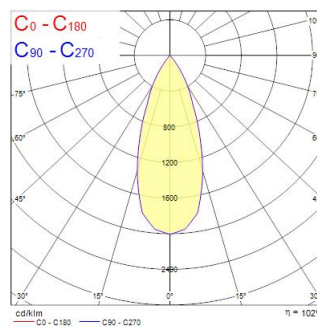

Technical Assets

Dimensions (mm)

Photometrics

Distance [m]	Cone diameter [m]	E10° [lx]	E30° [lx]	E50° [lx]	E70° [lx]	E90° [lx]
0.5	0.36	1274	193	842		
1.0	0.72	314	109			
1.5	1.08	142	63			
2.0	1.44	81	39			
2.5	1.80	59	27			
3.0	2.16	38	19			

Distance [m] Cone diameter [m] Illuminance [lx]
 C0 - C180 (Half beam angle: 39.6°)

Inverto Pend Rmt NW Eb Silver

Item No: 3080063

SYLVANIA

General data

Product name	Inverto Pend Rmt NW Eb Silver
Technology	LED
Cap/Base	N/A
Housing	Aluminium
Mount	Pendant surface
Environment	Internal
General application	Hospitality
Operating temperature range (°C)	-25°C...+25°C
Performance ambient temperature Tq (°C)	25
ETIM Class	EC001743
Warranty	5 years

Optical data

Fixture luminous flux (lm)	1617
Luminaire efficacy (lm/W)	101
LOR (%)	100
Correlated colour temperature (k)	4000
Light colour	Neutral White
CRI (Ra)	80
Colour Consistency (SDCM)	3
Adjustable chromaticity	N
Beam Angle (°)	40
Photobiological Risk Group	RG1

Lifetime data

Lifespan L70 B50	60000
Lifespan L80 B20	60000
Lifespan L90 B10	56100

Physical data

Housing colour	RAL 9022 - Pearl light grey
IP rating	IP20
IK rating	IK07
Diffuser finish	Transparent
Diffuser material	Glass
Nominal Product Length (mm)	110
Nominal Product Width (mm)	110
Nominal Product Height (mm)	110
Weight (kg)	1.429