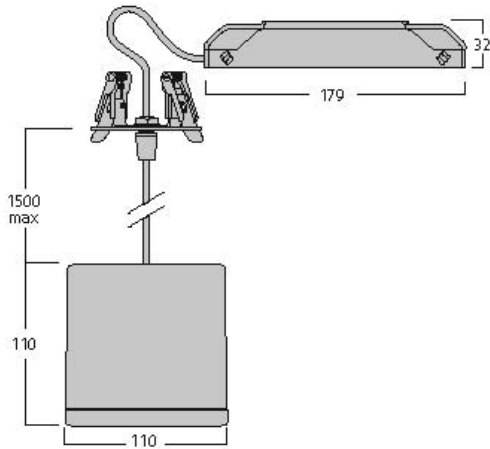

Technical Assets

Dimensions (mm)

Photometrics

Distance [m]	Cone diameter [m]	E10° [lx]	E30° [lx]	Footcandle [fc]
0.5	0.36	12074	1837	842.4
1.0	0.72	3018	458.7	210.6
1.5	1.08	1342	203.4	93.2
2.0	1.44	811	127.1	58.3
2.5	1.80	519	78.8	38.1
3.0	2.16	360	54.5	26.1

Distance [m] Cone diameter [m] Illuminance [lx]
 C0 - C180 (Half beam angle: 39.6°)

Inverto Pend Rmt NW Eb Rust

Item No: 3080064

SYLVANIA

General data

Product name	Inverto Pend Rmt NW Eb Rust
Technology	LED
Cap/Base	N/A
Housing	Aluminium
Mount	Pendant surface
Environment	Internal
General application	Hospitality
Operating temperature range (°C)	-25°C...+25°C
Performance ambient temperature Tq (°C)	25
ETIM Class	EC001743
Warranty	5 years

Lifetime data

Lifespan L70 B50	60000
Lifespan L80 B20	60000
Lifespan L90 B10	56100

Physical data

IP rating	IP20
IK rating	IK07
Diffuser finish	Transparent
Diffuser material	Glass
Nominal Product Length (mm)	110
Nominal Product Width (mm)	110
Nominal Product Height (mm)	110
Weight (kg)	1.429

Inverto Pend Rmt NW Eb Rust

Item No: 3080064

Packaging

Product EAN number	8711971800644
Packaging single length / height (cm)	18.5
Packaging single width (cm)	29.6
Packaging single depth (cm)	11.5
DUN14 (inner)	08711971800644
Units per outer package	1
Packaging outer length / height (cm)	18.5
Packaging outer width (cm)	29.6
Packaging outer depth (cm)	11.5