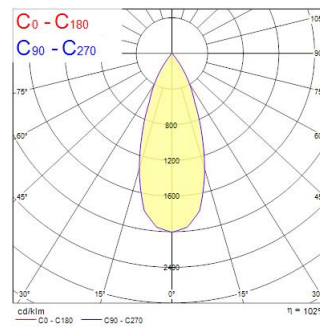

Technical Assets

Dimensions (mm)

Photometrics

Distance [m]	Cone diameter [m]	E10° [lx]	E30° [lx]	Footcandle [fc]
0.5	0.36	12074	1837	842.4
1.0	0.72	3018	458.7	210.6
1.5	1.08	1342	203.4	93.2
2.0	1.44	811	127.1	58.3
2.5	1.80	519	78.8	38.1
3.0	2.16	360	54.5	26.1

Distance [m] Cone diameter [m] Illuminance [lx]
 C0 - C180 (Half beam angle: 39.6°)

Inverto Pend Rmt NW Eb Rust

Item No: 3080064

SYLVANIA

General data

Product name	Inverto Pend Rmt NW Eb Rust
Technology	LED
Cap/Base	N/A
Housing	Aluminium
Mount	Pendant surface
Environment	Internal
General application	Hospitality
Operating temperature range (°C)	-25°C...+25°C
Performance ambient temperature Tq (°C)	25
ETIM Class	EC001743
Warranty	5 years

Optical data

Fixture luminous flux (lm)	1617
Luminaire efficacy (lm/W)	101
LOR (%)	100
Correlated colour temperature (k)	4000
Light colour	Neutral White
CRI (Ra)	80
Colour Consistency (SDCM)	3
Adjustable chromaticity	N
Beam Angle (°)	40
Photobiological Risk Group	RG1

Lifetime data

Lifespan L70 B50	60000
Lifespan L80 B20	60000
Lifespan L90 B10	56100

Physical data

IP rating	IP20
IK rating	IK07
Diffuser finish	Transparent
Diffuser material	Glass
Nominal Product Length (mm)	110
Nominal Product Width (mm)	110
Nominal Product Height (mm)	110
Weight (kg)	1.429