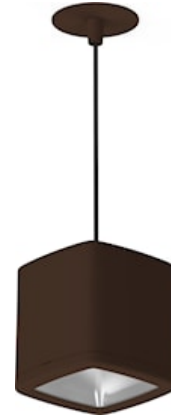

Inverto Pend Rmt NW Eb Rust

Item No: 3080064

SYLVANIA

PROTM

Pendant luminaire with remote driver, wire to base with pluggable connection for easy installation, suitable for looping, switchable driver, rust coloured aluminium housing, 1,617lm, 16W, 101lm/W, 4000K, 350mA, CRI:80, 40° beam Angle, non-dimmable, IP20, IK07, lifespan: 60,000hrs (L80:B20), 18.50x24.5x11.5mm.

Technical Assets

Dimensions (mm)

Photometrics

Distance [m]	Cone diameter [m]	E10° [lx]	E30° [lx]	Footcandle [fc]
0.5	0.36	12074	1837	842.4
1.0	0.72	3018	458.7	210.6
1.5	1.08	1342	203.4	93.2
2.0	1.44	811	127.1	58.3
2.5	1.80	519	78.8	38.1
3.0	2.16	360	54.5	26.1

Distance [m] Cone diameter [m] Illuminance [lx]
 C0 - C180 (Half beam angle: 39.6°)

Inverto Pend Rmt NW Eb Rust

Item No: 3080064

SYLVANIA

General data

Product name	Inverto Pend Rmt NW Eb Rust
Technology	LED
Cap/Base	N/A
Housing	Aluminium
Mount	Pendant surface
Environment	Internal
General application	Hospitality
Operating temperature range (°C)	-25°C...+25°C
Performance ambient temperature Tq (°C)	25
ETIM Class	EC001743
Warranty	5 years