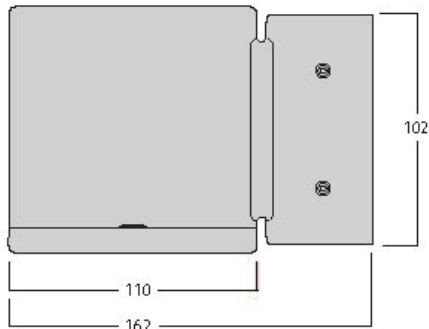

Inverto Direct WW Eb Black

Item No: 3080085

Surface Wall mounted luminaire, wire to base with pluggable connection for easy installation, suitable for looping, switchable driver, black coloured aluminium housing, 1,617lm or 2,045lm, 16W or 19W, 102lm/W or 107lm/W, 3000K, 350mA or 450mA, CRI:80, 40° beam Angle, non-dimmable, IP65, IK07, 50,000hrs (L70), 23.00x19.4x11.5mm.

Technical Assets

Dimensions (mm)

Photometrics

Distance [m]	Cone diameter [m]	Beam diameter [m]	Beam diameter [ft]	Illuminance [lx]
0.5	0.36	507	16.6'	1285
1.0	0.72	507	16.6'	314
1.5	1.08	507	16.6'	136
2.0	1.44	507	16.6'	75
2.5	1.80	507	16.6'	48
3.0	2.16	507	16.6'	32

Distance [m] Cone diameter [m] Illuminance [lx]
 C0 - C180 (Half beam angle: 39.6°)

Inverto Direct WW Eb Black

Item No: 3080085

General data

Product name	Inverto Direct WW Eb Black
Technology	LED
Housing	Aluminium
Mount	Wall surface mounted
Environment	Internal/External
General application	Hospitality
Operating temperature range (°C)	-25°C...+25°C
Performance ambient temperature Tq (°C)	25
ETIM Class	EC002892
E-number SE	7702871
Warranty	5 years

Physical data

Housing colour	RAL 9005 - Jet black
IP rating	IP65
IK rating	IK07
Diffuser finish	Transparent
Diffuser material	Glass
Nominal Product Length (mm)	162
Nominal Product Width (mm)	110
Nominal Product Height (mm)	110
Weight (kg)	1.461