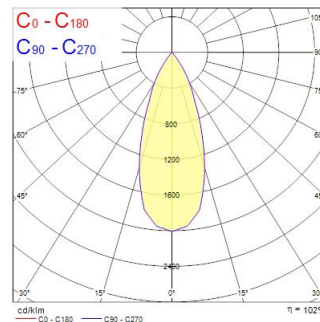

Technical Assets

Dimensions (mm)

Photometrics

Distance [m]	Cone diameter [m]	Beam diameter [m]	Beam diameter [ft]	Illuminance [lx]
0.5	0.36	507	16.6'	1285
1.0	0.72	507	16.6'	314
1.5	1.08	507	16.6'	136
2.0	1.44	507	16.6'	75
2.5	1.80	507	16.6'	48
3.0	2.16	507	16.6'	32

Distance [m] Cone diameter [m] Illuminance [lx]
 C0 - C180 (Half beam angle: 39.6°)

Inverto Direct WW Eb Black

Item No: 3080085

General data

Product name	Inverto Direct WW Eb Black
Technology	LED
Housing	Aluminium
Mount	Wall surface mounted
Environment	Internal/External
General application	Hospitality
Operating temperature range (°C)	-25°C...+25°C
Performance ambient temperature Tq (°C)	25
ETIM Class	EC002892
E-number SE	7702871
Warranty	5 years

Optical data

Fixture luminous flux (lm)	1566 / 1980
Luminaire efficacy (lm/W)	98
LOR (%)	100
Correlated colour temperature (k)	3000
Light colour	Warm White
CRI (Ra)	80
Colour Consistency (SDCM)	3
Adjustable chromaticity	N
Beam Angle (°)	40
Distribution type	Direct
Photobiological Risk Group	RG1

Physical data

Housing colour	RAL 9005 - Jet black
IP rating	IP65
IK rating	IK07
Diffuser finish	Transparent
Diffuser material	Glass
Nominal Product Length (mm)	162
Nominal Product Width (mm)	110
Nominal Product Height (mm)	110
Weight (kg)	1.461