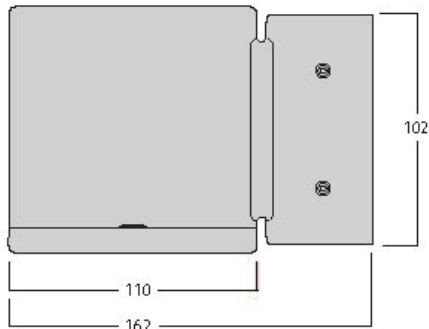

# Inverto Direct WW 1-10v Black

Item No: 3080089

Surface Wall mounted luminaire, wire to base with pluggable connection for easy installation, suitable for looping, switchable driver, black coloured aluminium housing, 1,617lm or 2,045lm, 16W or 19W, 102lm/W or 107lm/W, 3000K, 350mA or 450mA, CRI:80, 40° beam Angle, 1-10V dimmable, IP65, IK07, 50,000hrs (L70), 23.00x19.4x11.5mm.

### Dimensions (mm)

## Physical data

Housing colour	RAL 9005 - Jet black
IP rating	IP65
IK rating	IK07
Diffuser finish	Transparent
Diffuser material	Glass
Nominal Product Length (mm)	162
Nominal Product Width (mm)	110
Nominal Product Height (mm)	110
Weight (kg)	1.461

## Packaging

Product EAN number	8711971800897
Packaging single length / height (cm)	23.5
Packaging single width (cm)	19.4
Packaging single depth (cm)	11.5
DUN14 (inner)	08711971800897
Units per outer package	1
Packaging outer length / height (cm)	23.5
Packaging outer width (cm)	19.4
Packaging outer depth (cm)	11.5