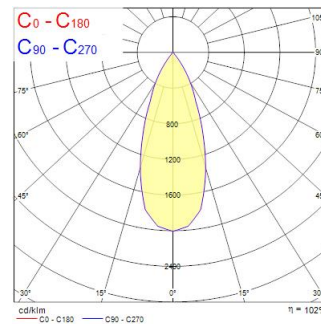

### Dimensions (mm)

### Photometrics

Distance [m]	Cone diameter [m]	Beam diameter [m]	Illuminance [lx]
0.5	0.36	0.36	1285
1.0	0.72	0.72	314
1.5	1.08	1.08	136
2.0	1.44	1.44	75
2.5	1.80	1.80	48
3.0	2.16	2.16	32

Distance [m] Cone diameter [m] Illuminance [lx]  
C0 - C180 (Half beam angle: 39.6°)