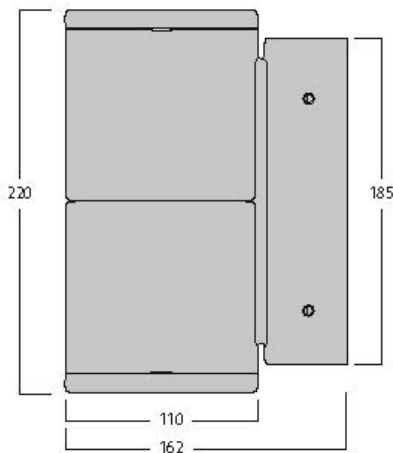

# Inverto Dir/Ind WW Eb Black

Item No: 3080097

**SYLVANIA**

**PRO**<sup>TM</sup>

Surface Wall mounted direct / indirect luminaire, wire to base with pluggable connection for easy installation, suitable for looping, black coloured aluminium housing, 3130lm (2 x 1565lm), 30W, 104lm/W,3000K, 350mA, CRI:80, 40° beam Angle, non-dimmable, IP65, IK07, lifespan: 60,000hrs (L80:B20), 23.00x32.2x11.5mm.

### Dimensions (mm)

## Physical data

Housing colour	RAL 9005 - Jet black
IP rating	IP65
IK rating	IK07
Diffuser finish	Transparent
Diffuser material	Glass
Nominal Product Length (mm)	162
Nominal Product Width (mm)	110
Nominal Product Height (mm)	220
Weight (kg)	2.444

## Packaging

Product EAN number	8711971800972
Packaging single length / height (cm)	23.0
Packaging single width (cm)	32.3
Packaging single depth (cm)	11.5
DUN14 (inner)	08711971800972
Units per outer package	1
Packaging outer length / height (cm)	23.0
Packaging outer width (cm)	32.3
Packaging outer depth (cm)	11.5