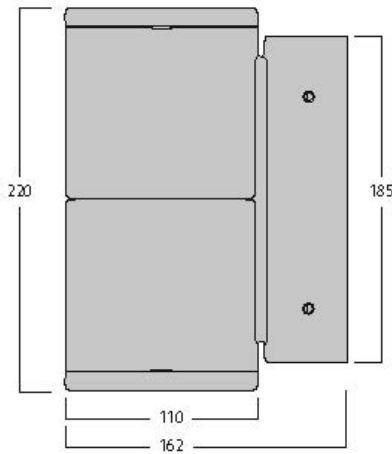

Inverto Dir/Ind WW Eb Silver

Item No: 3080099

PROTM

Surface Wall mounted direct / indirect luminaire, wire to base with pluggable connection for easy installation, suitable for looping, silver coloured aluminium housing, 3130lm (2 x 1565lm), 30W, 104lm/W,3000K, 350mA, CRI:80, 40° beam Angle, non-dimmable, IP65, IK07, lifespan: 60,000hrs (L80:B20), 23.00x32.2x11.5mm.

Technical Assets

Dimensions (mm)

Photometrics

Distance [m]	Cone diameter [m]	E10° [lx]	E30° [lx]	E50° [lx]
0.5	0.36	1289	804	517
1.0	0.72	317	195	127
1.5	1.08	139	86	56
2.0	1.44	78	49	32
2.5	1.80	50	31	20
3.0	2.16	30	18	12

Distance [m] Cone diameter [m] Illuminance [lx]
 C0 - C180 (Half beam angle: 39.6°)

Inverto Dir/Ind WW Eb Silver

Item No: 3080099

SYLVANIA

General data

Product name	Inverto Dir/Ind WW Eb Silver
Technology	LED
Cap/Base	N/A
Housing	Aluminium
Mount	Wall surface mounted
Environment	Internal/External
General application	Hospitality
Operating temperature range (°C)	-25°C...+25°C
Performance ambient temperature Tq (°C)	25
ETIM Class	EC002892
E-number SE	7702959
Warranty	5 years

Lifetime data

Lifespan L70 B50	60000
Lifespan L80 B20	60000
Lifespan L90 B10	56100

Physical data

Housing colour	RAL 9022 - Pearl light grey
IP rating	IP65
IK rating	IK07
Diffuser finish	Transparent
Diffuser material	Glass
Nominal Product Length (mm)	162
Nominal Product Width (mm)	110
Nominal Product Height (mm)	220
Weight (kg)	2.444