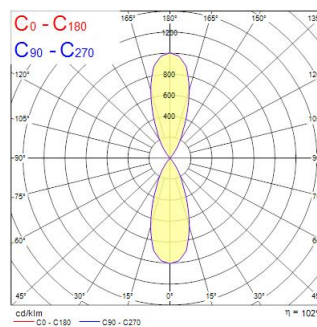

Technical Assets

Dimensions (mm)

Photometrics

Distance [m]	Cone diameter [m]	E10° [lx]	E30° [lx]	E50° [lx]
0.5	0.36	1289	804	517
1.0	0.72	317	195	127
1.5	1.08	139	86	56
2.0	1.44	78	49	32
2.5	1.80	50	31	20
3.0	2.16	30	18	12

Distance [m] Cone diameter [m] Illuminance [lx]
 C0 - C180 (Half beam angle: 39.6°)

Inverto Dir/Ind WW Eb Silver

Item No: 3080099

SYLVANIA

General data

Product name	Inverto Dir/Ind WW Eb Silver
Technology	LED
Cap/Base	N/A
Housing	Aluminium
Mount	Wall surface mounted
Environment	Internal/External
General application	Hospitality
Operating temperature range (°C)	-25°C...+25°C
Performance ambient temperature Tq (°C)	25
ETIM Class	EC002892
E-number SE	7702959
Warranty	5 years

Optical data

Fixture luminous flux (lm)	3130
Luminaire efficacy (lm/W)	104
LOR (%)	100
Correlated colour temperature (k)	3000
Light colour	Warm White
CRI (Ra)	80
Colour Consistency (SDCM)	3
Adjustable chromaticity	N
Beam Angle (°)	40
Photobiological Risk Group	RG1

Lifetime data

Lifespan L70 B50	60000
Lifespan L80 B20	60000
Lifespan L90 B10	56100

Physical data

Housing colour	RAL 9022 - Pearl light grey
IP rating	IP65
IK rating	IK07
Diffuser finish	Transparent
Diffuser material	Glass
Nominal Product Length (mm)	162
Nominal Product Width (mm)	110
Nominal Product Height (mm)	220
Weight (kg)	2.444