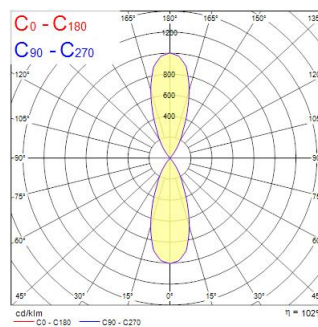

Technical Assets

Dimensions (mm)

Photometrics

Distance [m]	Cone diameter [m]	E107 E109	E108 E110	Illuminance [lx]
0.5	0.36	1289 1304	18.8° 19.8°	804
1.0	0.72	3147 3155	18.8° 19.8°	1015
1.5	1.08	1399 1399	18.8° 19.8°	555
2.0	1.44	787 787	18.8° 19.8°	329
2.5	1.80	504 511	18.8° 19.8°	211
3.0	2.16	350 346	18.8° 19.8°	146

Distance [m] Cone diameter [m] Illuminance [lx]
 C0 - C180 (Half beam angle: 39.6°)

Inverto Dir/Ind WW 1-10V Silver

Item No: 3080103

SYLVANIA

General data

Product name	Inverto Dir/Ind WW 1-10V Silver
Technology	LED
Cap/Base	N/A
Housing	Aluminium
Mount	Wall surface mounted
Environment	Internal/External
General application	Hospitality
Operating temperature range (°C)	-25°C...+25°C
Performance ambient temperature Tq (°C)	25
ETIM Class	EC002892
E-number FI	4579311
E-number SE	7702962
Warranty	5 years

Optical data

Fixture luminous flux (lm)	3130
Luminaire efficacy (lm/W)	104
LOR (%)	100
Correlated colour temperature (k)	3000
Light colour	Warm White
CRI (Ra)	80
Colour Consistency (SDCM)	3
Adjustable chromaticity	N
Beam Angle (°)	40
Photobiological Risk Group	RG1

Lifetime data

Lifespan L70 B50	60000
Lifespan L80 B20	60000
Lifespan L90 B10	56100

Physical data

Housing colour	RAL 9022 - Pearl light grey
IP rating	IP65
IK rating	IK07
Diffuser finish	Transparent
Diffuser material	Glass
Nominal Product Length (mm)	162
Nominal Product Width (mm)	110
Nominal Product Height (mm)	220
Weight (kg)	2.444