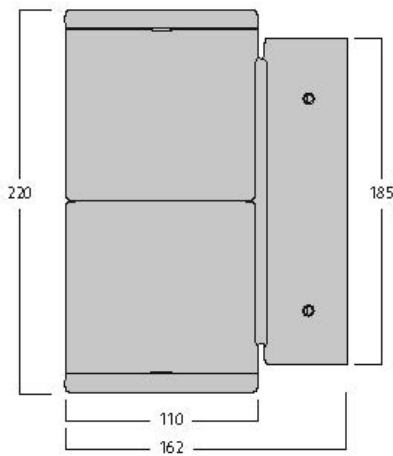

Inverto Dir/Ind WW 1-10V Silver

Item No: 3080103

SYLVANIA

PROTM

Surface Wall mounted direct / indirect luminaire, wire to base with pluggable connection for easy installation, suitable for looping, silver coloured aluminium housing, 3130lm (2 x 1565lm), 30W, 104lm/W,3000K, 350mA, CRI:80, 40° beam Angle, 1-10V dimmable, IP65, IK07, lifespan: 60,000hrs (L80:B20), 23.00x32.2x11.5mm.

Technical Assets

Dimensions (mm)

Photometrics

Distance [m]	Cone diameter [m]	E107 E109	E108 E110	Illuminance [lx]
0.5	0.36	1289 1304	18.8° 19.8°	804
1.0	0.72	3147 3155	18.8° 19.8°	1015
1.5	1.08	1399 1399	18.8° 19.8°	555
2.0	1.44	787 787	18.8° 19.8°	329
2.5	1.80	504 511	18.8° 19.8°	211
3.0	2.16	350 346	18.8° 19.8°	146

Distance [m] Cone diameter [m] Illuminance [lx]
 C0 - C180 (Half beam angle: 39.6°)

Inverto Dir/Ind WW 1-10V Silver

Item No: 3080103

SYLVANIA

General data

Product name	Inverto Dir/Ind WW 1-10V Silver
Technology	LED
Cap/Base	N/A
Housing	Aluminium
Mount	Wall surface mounted
Environment	Internal/External
General application	Hospitality
Operating temperature range (°C)	-25°C...+25°C
Performance ambient temperature Tq (°C)	25
ETIM Class	EC002892
E-number FI	4579311
E-number SE	7702962
Warranty	5 years

Lifetime data

Lifespan L70 B50	60000
Lifespan L80 B20	60000
Lifespan L90 B10	56100

Physical data

Housing colour	RAL 9022 - Pearl light grey
IP rating	IP65
IK rating	IK07
Diffuser finish	Transparent
Diffuser material	Glass
Nominal Product Length (mm)	162
Nominal Product Width (mm)	110
Nominal Product Height (mm)	220
Weight (kg)	2.444