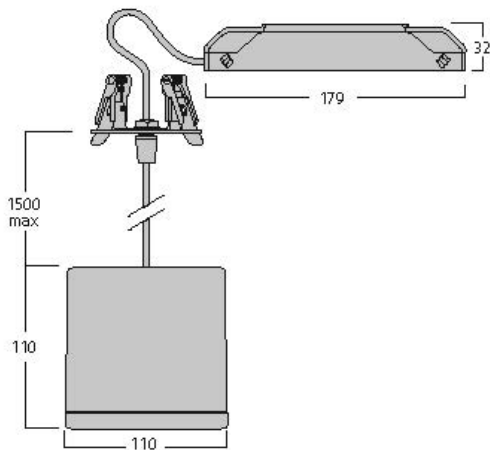

Technical Assets

Dimensions (mm)

Photometrics

Distance [m]	Cone diameter [m]	E10° [lx]	E30° [lx]	Illuminance [lx]
0.5	0.36	1285	803	
1.0	0.72	314	193	
1.5	1.08	136	84	
2.0	1.44	78	48	
2.5	1.80	50	30	
3.0	2.16	34	21	

Distance [m] Cone diameter [m] Illuminance [lx]
 C0 - C180 (Half beam angle: 39.6°)

Inverto Pend Rmt WW Eb White

Item No: 3080122

SYLVANIA

General data

Product name	Inverto Pend Rmt WW Eb White
Technology	LED
Cap/Base	N/A
Housing	Aluminium
Mount	Pendant surface
Environment	Internal
General application	Hospitality
Operating temperature range (°C)	-25°C...+25°C
Performance ambient temperature Tq (°C)	25
ETIM Class	EC001743
Warranty	5 years

Lifetime data

Lifespan L70 B50	60000
Lifespan L80 B20	60000
Lifespan L90 B10	56100

Physical data

Housing colour	RAL 9016 - Traffic white / Bezel
IP rating	IP20
IK rating	IK07
Diffuser finish	Transparent
Diffuser material	Glass
Nominal Product Length (mm)	110
Nominal Product Width (mm)	110
Nominal Product Height (mm)	110
Weight (kg)	1.429

Inverto Pend Rmt WW Eb White

Item No: 3080122

Packaging

Product EAN number	8711971801221
Packaging single length / height (cm)	18.5
Packaging single width (cm)	29.6
Packaging single depth (cm)	11.5
DUN14 (inner)	08711971801221
Units per outer package	1
Packaging outer length / height (cm)	18.5
Packaging outer width (cm)	29.6
Packaging outer depth (cm)	11.5