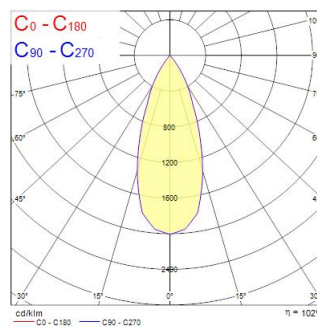

Technical Assets

Dimensions (mm)

Photometrics

Distance [m]	Cone diameter [m]	E10° [lx]	E30° [lx]	Illuminance [lx]
0.5	0.36	1285	803	
1.0	0.72	314	193	
1.5	1.08	136	84	
2.0	1.44	78	48	
2.5	1.80	50	30	
3.0	2.16	34	21	

Distance [m] Cone diameter [m] Illuminance [lx]
 C0 - C180 (Half beam angle: 39.6°)

Inverto Pend Rmt WW Eb White

Item No: 3080122

SYLVANIA

General data

Product name	Inverto Pend Rmt WW Eb White
Technology	LED
Cap/Base	N/A
Housing	Aluminium
Mount	Pendant surface
Environment	Internal
General application	Hospitality
Operating temperature range (°C)	-25°C...+25°C
Performance ambient temperature Tq (°C)	25
ETIM Class	EC001743
Warranty	5 years

Optical data

Fixture luminous flux (lm)	1566
Luminaire efficacy (lm/W)	98
LOR (%)	100
Correlated colour temperature (k)	3000
Light colour	Warm White
CRI (Ra)	80
Colour Consistency (SDCM)	3
Adjustable chromaticity	N
Beam Angle (°)	40
Photobiological Risk Group	RG1

Lifetime data

Lifespan L70 B50	60000
Lifespan L80 B20	60000
Lifespan L90 B10	56100

Physical data

Housing colour	RAL 9016 - Traffic white / Bezel
IP rating	IP20
IK rating	IK07
Diffuser finish	Transparent
Diffuser material	Glass
Nominal Product Length (mm)	110
Nominal Product Width (mm)	110
Nominal Product Height (mm)	110
Weight (kg)	1.429